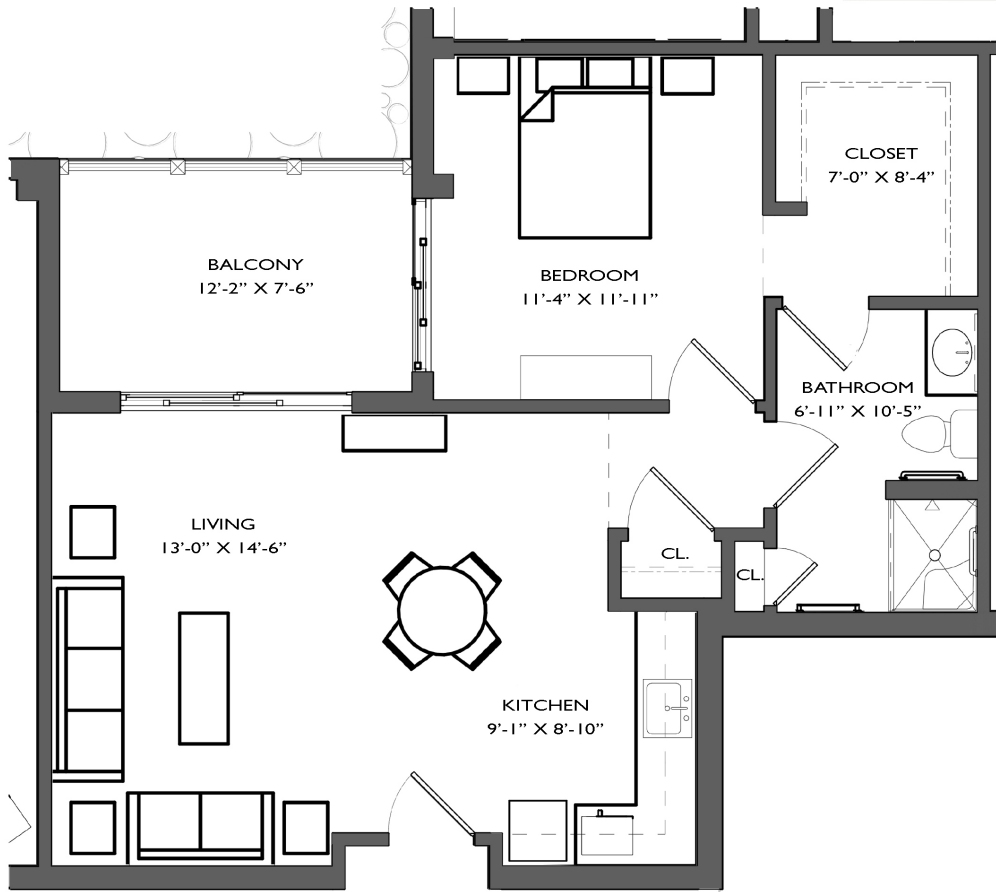

THE LODGE
AT HISTORIC LEWES

ASSISTED LIVING

ONE BEDROOM

TYPE 2 – SF: 700

Apartments: 231, 331

1008 Kings Hwy Lewes, DE 19958
(302) 703-1901 | leweslodge.com

REVISED: 1/23/2023