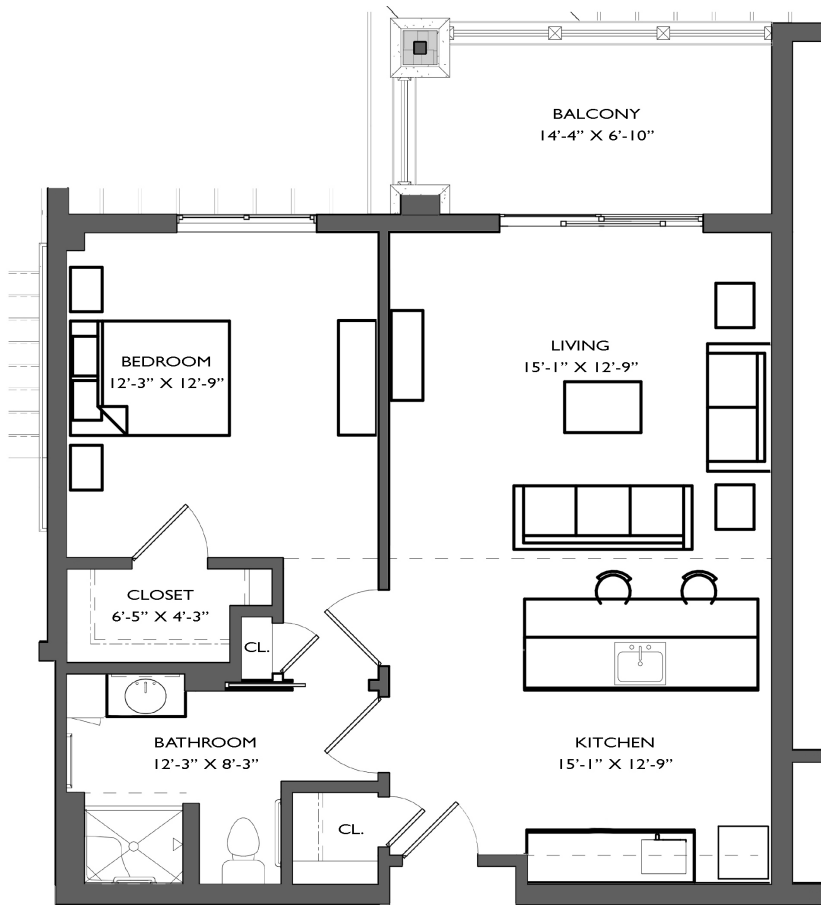

THE LODGE
AT HISTORIC LEWES

ASSISTED LIVING

ONE BEDROOM

DELUXE TYPE 3A – SF: 760

Apartments: 325, 317

1008 Kings Hwy Lewes, DE 19958
(302) 703-1901 | leweslodge.com

REVISED: 1/23/2023