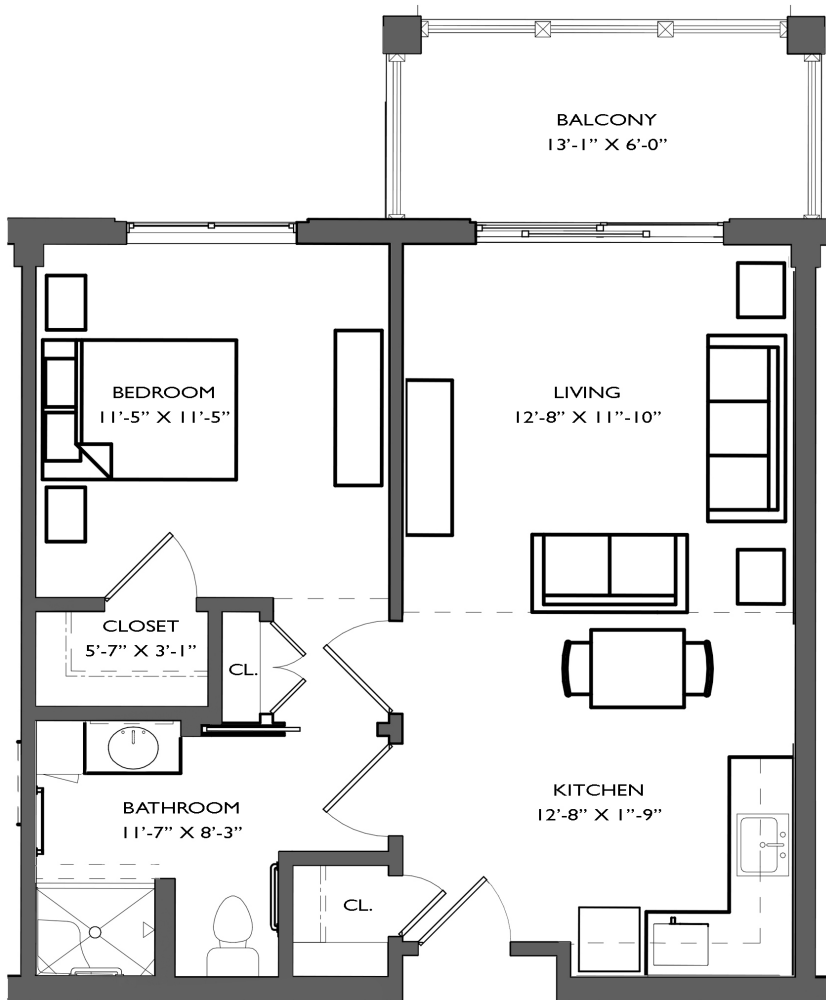

# ONE BEDROOM

# ONE BEDROOM

**TYPE 1A ADA – SF: 600**

Apartments: 238, 308, 338

THE LODGE  
AT HISTORIC LEWES

ASSISTED LIVING

# ONE BEDROOM

**TYPE 1B – SF: 600**

Apartments: 227, 239, 302, 306, 327, 339

1008 Kings Hwy Lewes, DE 19958  
(302) 703-1901 | [leweslodge.com](http://leweslodge.com)

REVISED: 1/23/2023