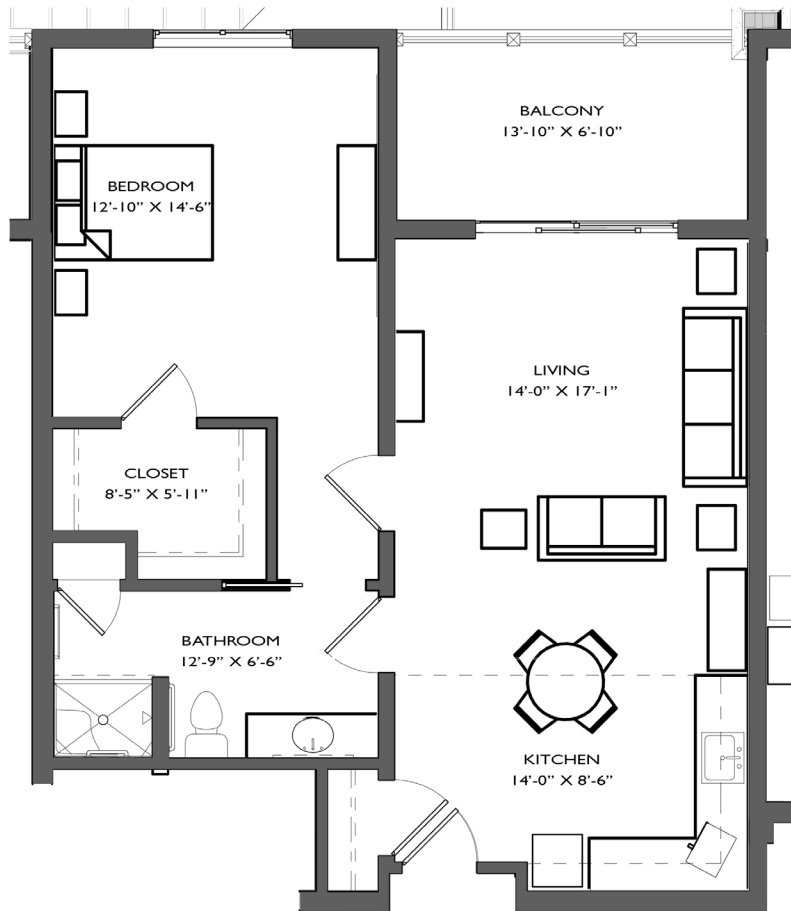

# ONE BEDROOM

**DELUXE TYPE 4B – SF: 800**

Apartments: 319, 323

1008 Kings Hwy Lewes, DE 19958  
(302) 703-1901 | [leweslodge.com](http://leweslodge.com)

REVISED: 1/23/2023

THE LODGE  
AT HISTORIC LEWES

ASSISTED LIVING

# ONE BEDROOM