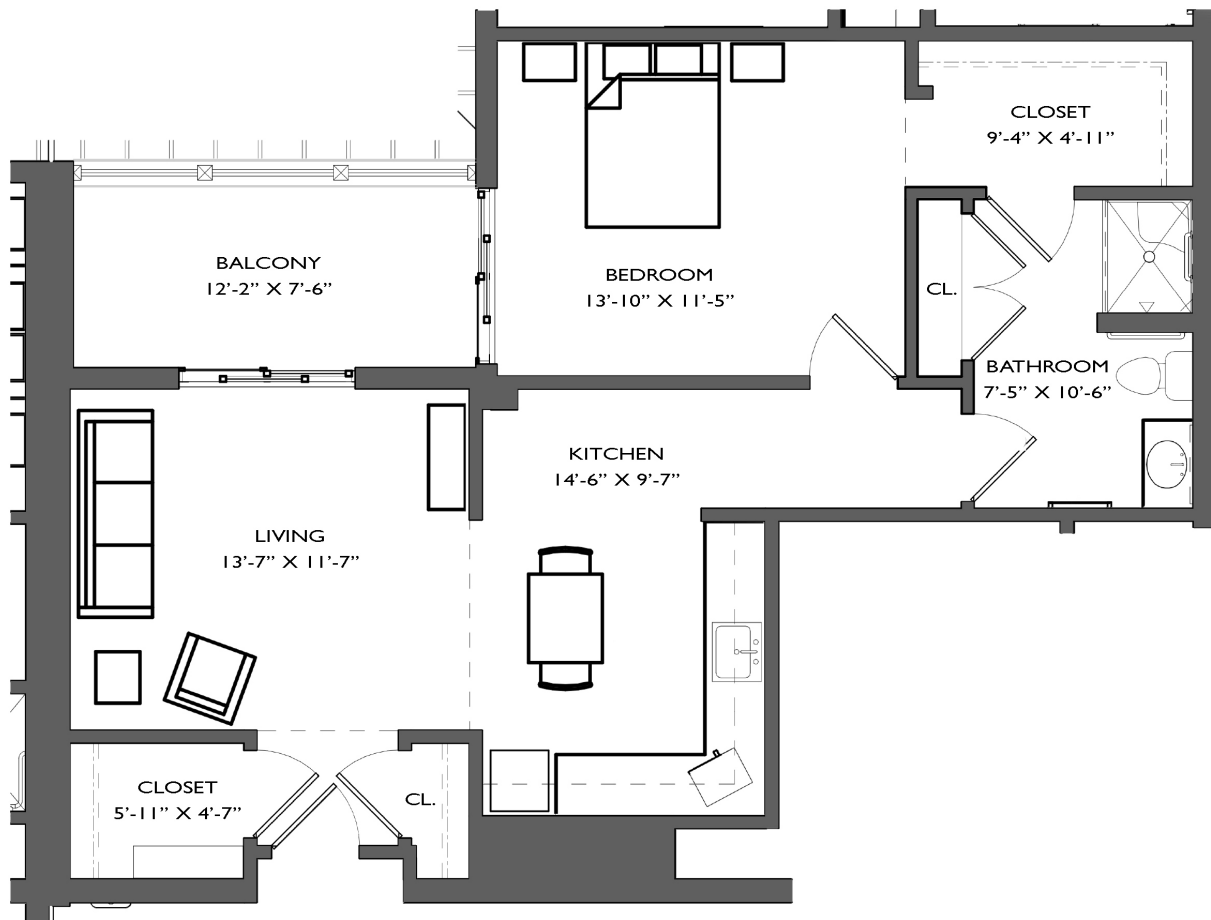

THE LODGE
AT HISTORIC LEWES

ASSISTED LIVING

ONE BEDROOM

TYPE 3 – SF: 800

Apartments: 229, 329

1008 Kings Hwy Lewes, DE 19958
(302) 703-1901 | leweslodge.com

REVISED: 1/23/2023