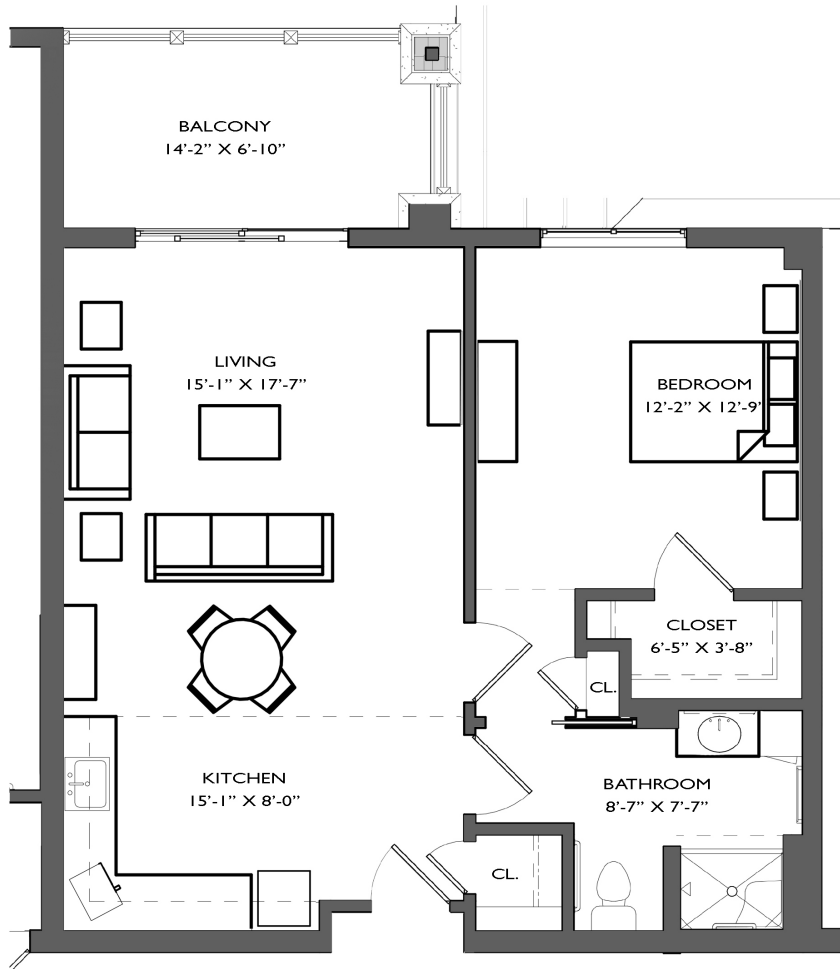

THE LODGE
AT HISTORIC LEWES

ASSISTED LIVING

ONE BEDROOM

DELUXE TYPE 3B – SF: 760

Apartments: 316, 324