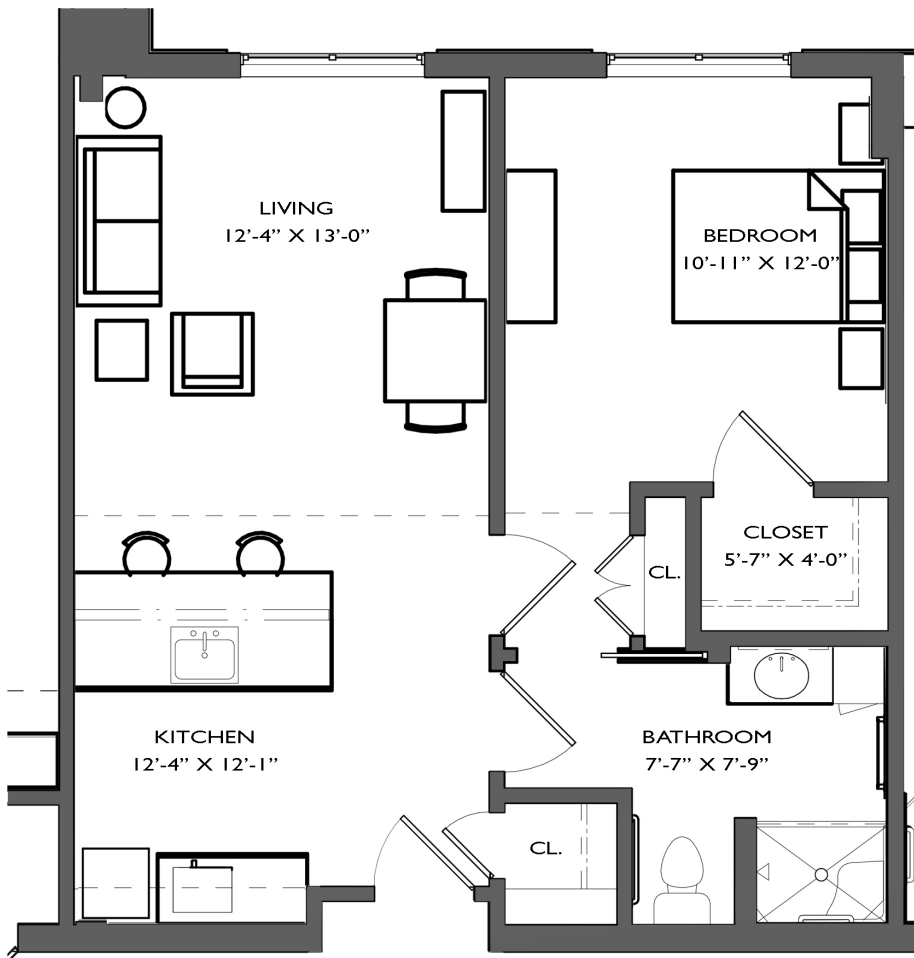

THE LODGE
AT HISTORIC LEWES

ASSISTED LIVING

ONE BEDROOM

DELUXE TYPE 1 – SF: 645

Apartments: 303

1008 Kings Hwy Lewes, DE 19958
(302) 703-1901 | leweslodge.com

REVISED: 1/23/2023