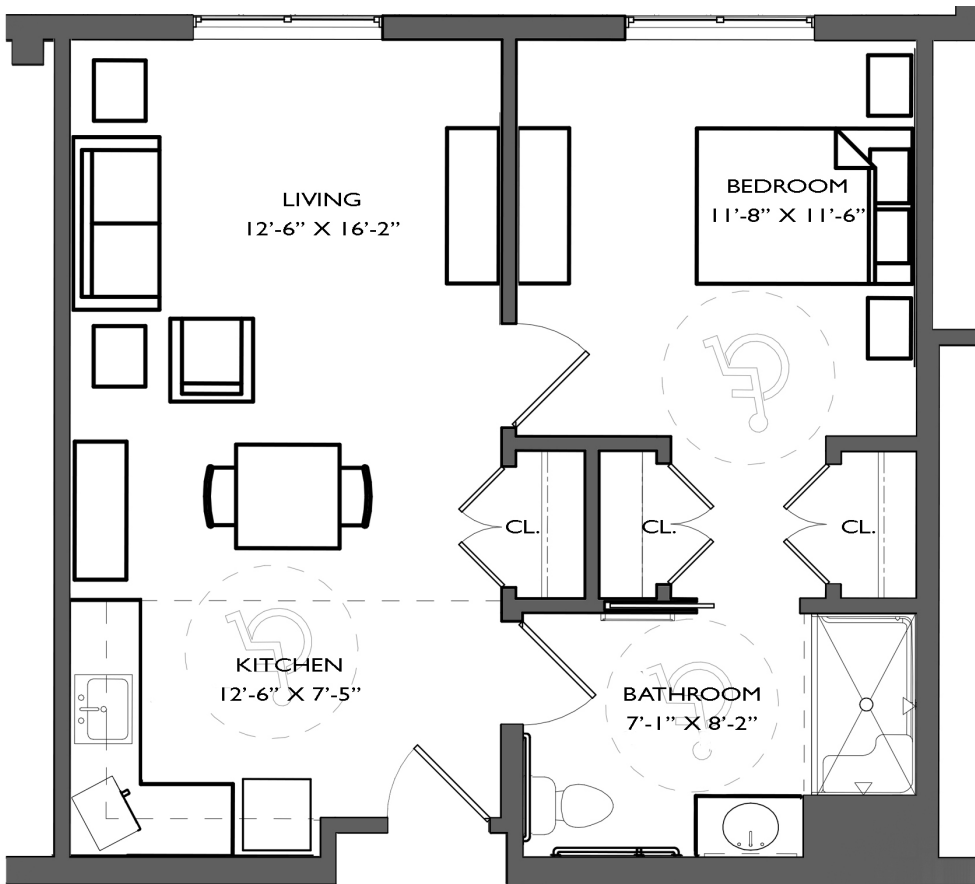

THE LODGE
AT HISTORIC LEWES

ASSISTED LIVING

ONE BEDROOM

TYPE 1A ADA – SF: 600

Apartments: 238, 308, 338