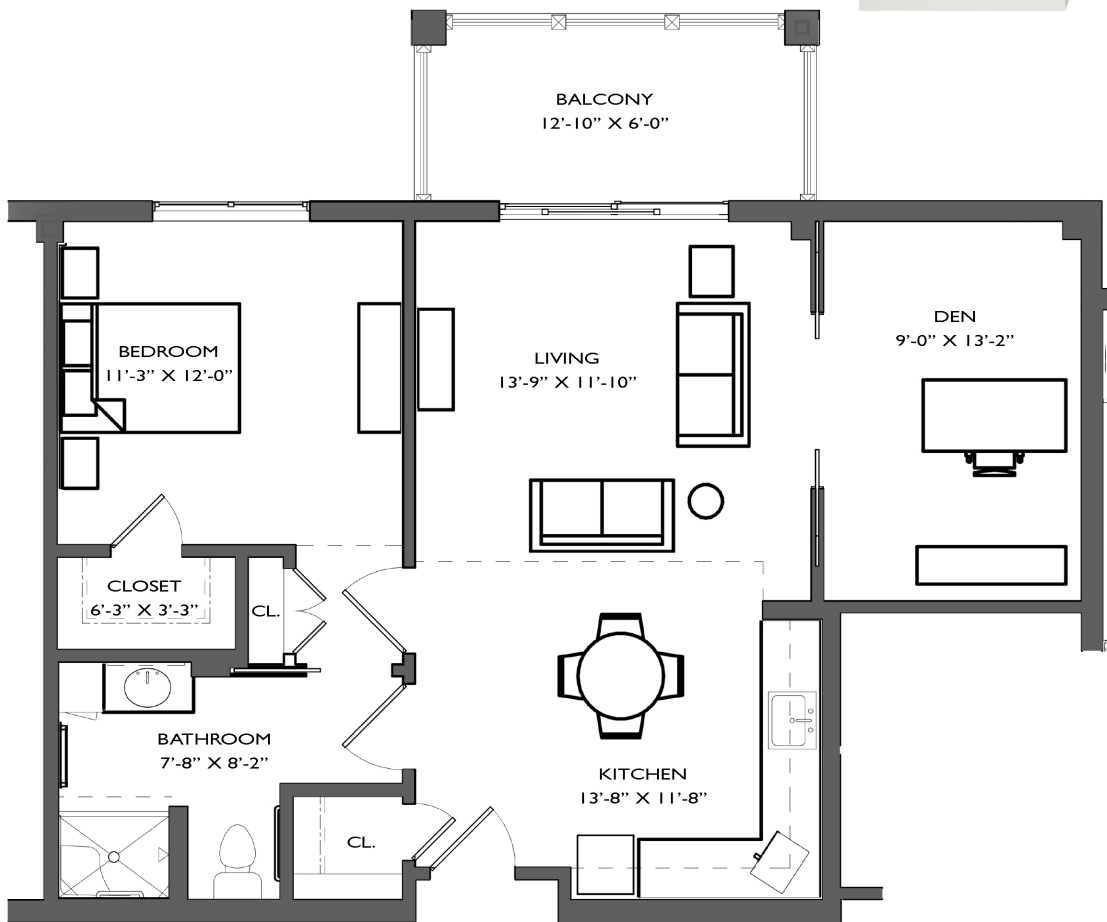

THE LODGE
AT HISTORIC LEWES

ASSISTED LIVING

ONE BEDROOM

DELUXE TYPE 2 – SF: 800

Apartments: 240, 340

1008 Kings Hwy Lewes, DE 19958
(302) 703-1901 | leweslodge.com

REVISED: 1/23/2023