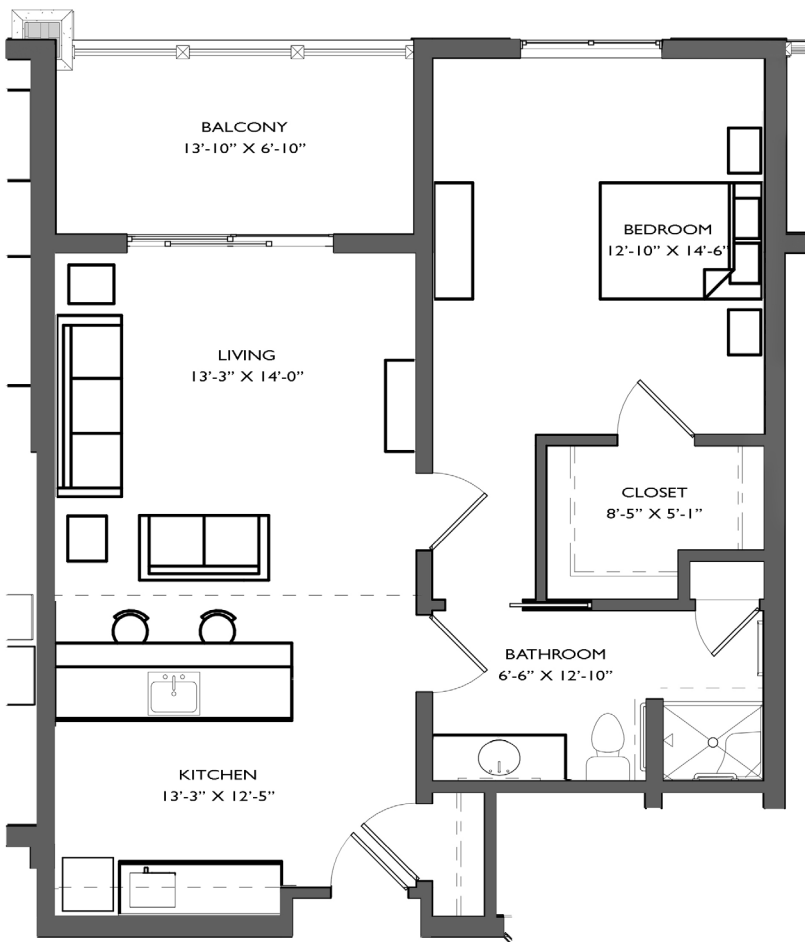

THE LODGE
AT HISTORIC LEWES

ASSISTED LIVING

ONE BEDROOM

DELUXE TYPE 4A – SF: 800

Apartments: 318, 322

1008 Kings Hwy Lewes, DE 19958
(302) 703-1901 | leweslodge.com

REVISED: 1/23/2023