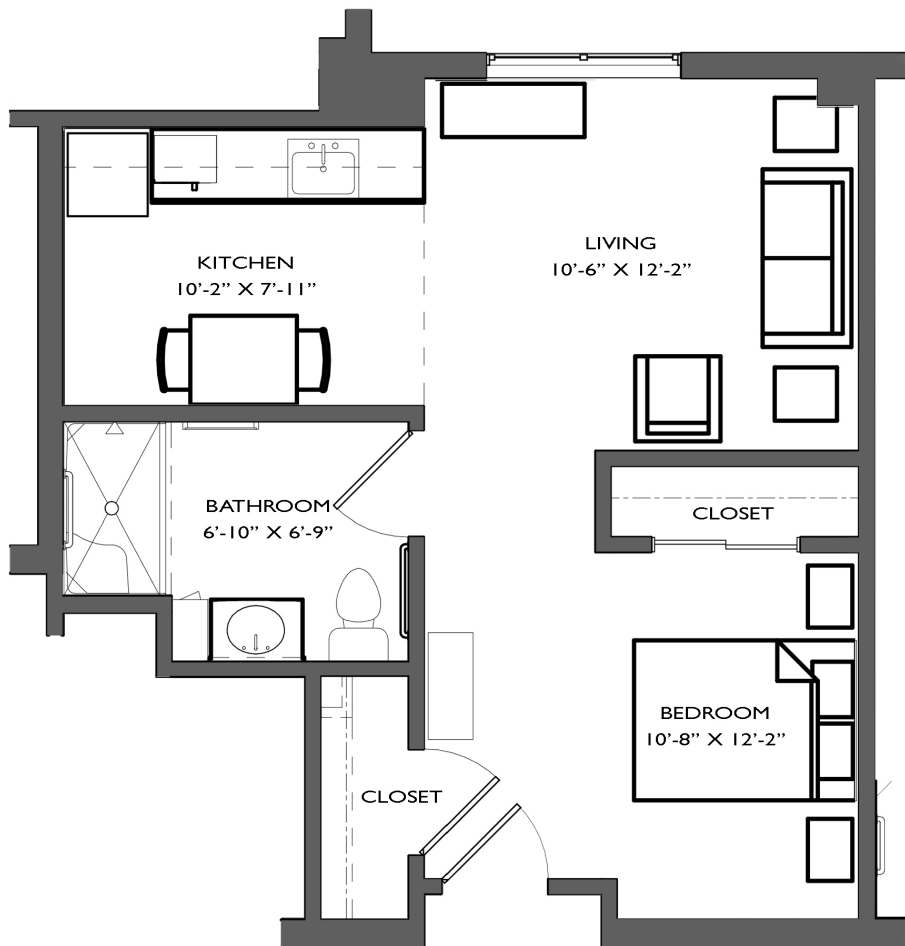

1008 Kings Hwy Lewes, DE 19958
(302) 703-1901 | leweslodge.com

REVISED: 1/23/2023

THE LODGE
AT HISTORIC LEWES

ASSISTED LIVING

STANDARD

TYPE 3 – SF: 485

Apartments: 209, 309

THE LODGE
AT HISTORIC LEWES