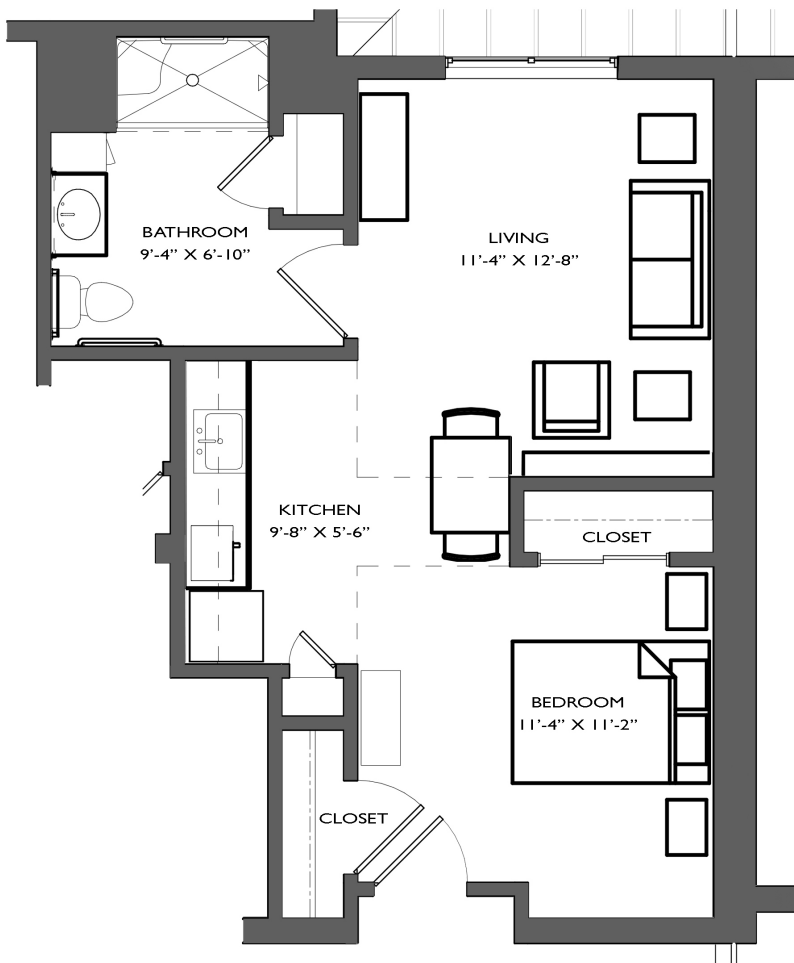

THE LODGE
AT HISTORIC LEWES

ASSISTED LIVING

STANDARD

TYPE 4 – SF: 500

Apartments: 314