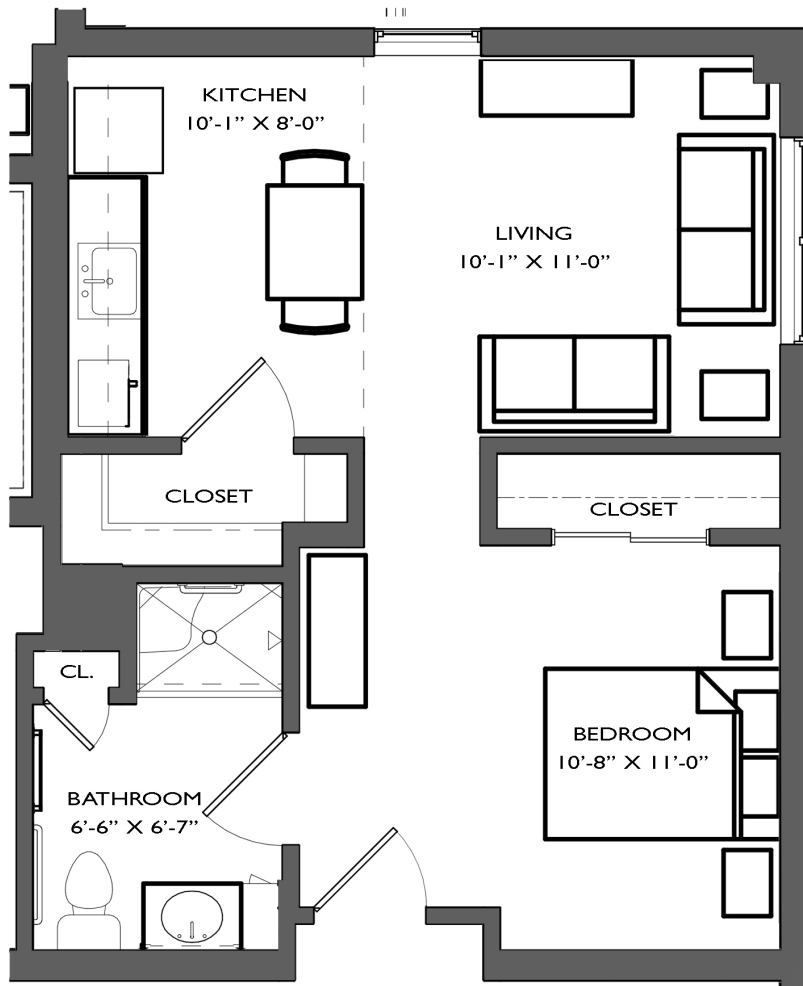

ASSISTED LIVING

STANDARD

TYPE 4 – SF: 500

Apartments: 314

THE LODGE
AT HISTORIC LEWES

ASSISTED LIVING

STANDARD

TYPE 2 – SF: 485

Apartments: 210, 211, 310, 311

THE LODGE
AT HISTORIC LEWES

ASSISTED LIVING

STANDARD

TYPE 1 – SF: 400

Apartments: 205, 232, 305, 332