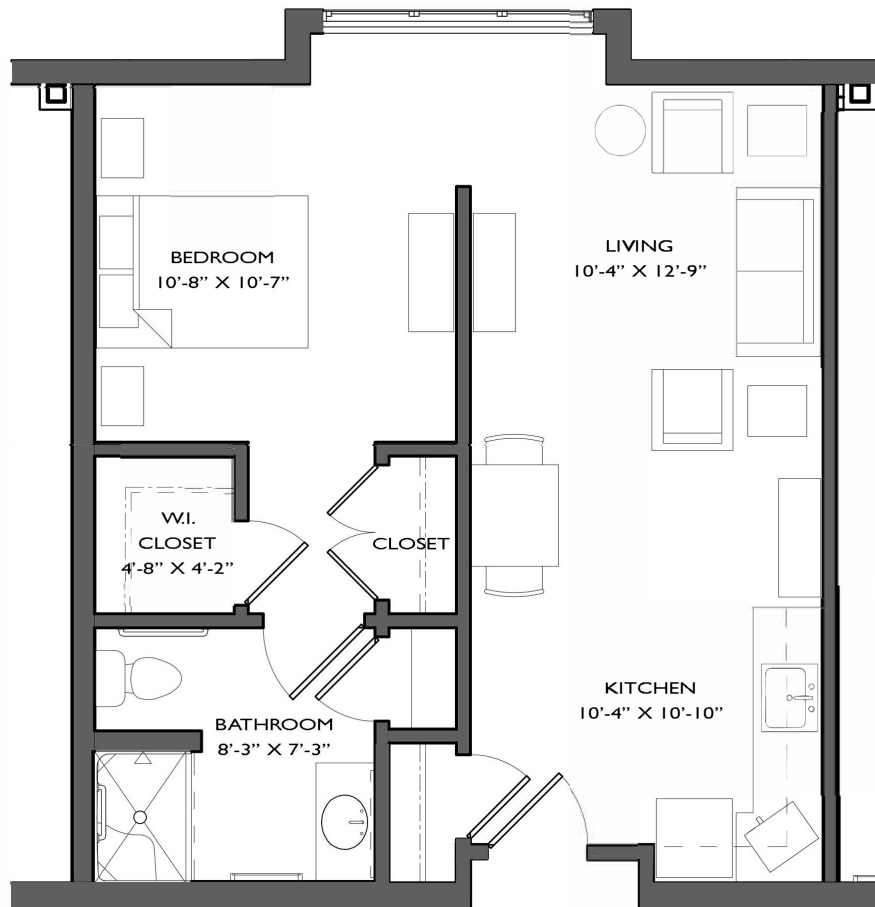

THE LODGE
AT HISTORIC LEWES

ASSISTED LIVING

STANDARD

DELUXE TYPE 2 – SF: 700

Apartments: 228, 328

THE LODGE
AT HISTORIC LEWES

ASSISTED LIVING

STANDARD

DELUXE TYPE 1 – SF: 550

Apartments: 201, 207, 226, 233, 301, 307, 326, 333

THE LODGE
AT HISTORIC LEWES

ASSISTED LIVING

STANDARD

TYPE 8 – SF: 485

Apartments: 320, 321

1008 Kings Hwy Lewes, DE 19958
(302) 703-1901 | leweslodge.com

REVISED: 1/23/2023

THE LODGE
AT HISTORIC LEWES

ASSISTED LIVING

STANDARD

TYPE 6 – SF: 450

Apartments: 236, 237, 336, 337

THE LODGE
AT HISTORIC LEWES

ASSISTED LIVING

STANDARD

TYPE 7 – SF: 450

Apartments: 234, 235, 334, 335

THE LODGE
AT HISTORIC LEWES

ASSISTED LIVING

STANDARD

TYPE 5 – SF: 500

Apartments: 315