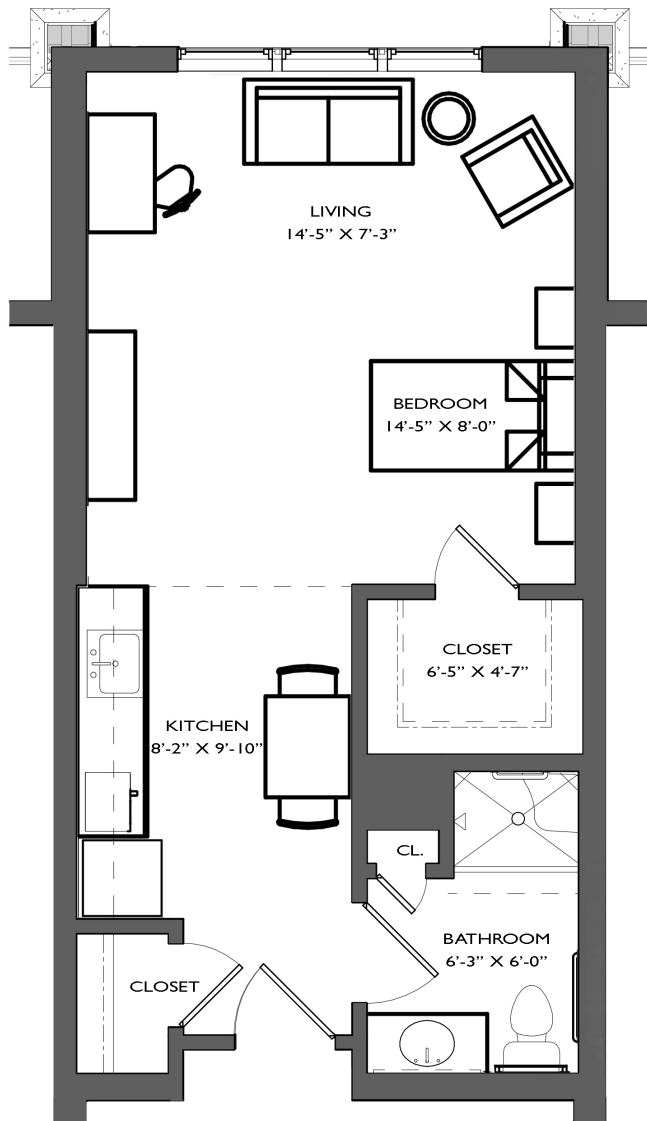

THE LODGE
AT HISTORIC LEWES

ASSISTED LIVING

STANDARD

DELUXE TYPE 2 – SF: 700

Apartments: 228, 328

THE LODGE
AT HISTORIC LEWES

ASSISTED LIVING

STANDARD

DELUXE TYPE 1 – SF: 550

Apartments: 201, 207, 226, 233, 301, 307, 326, 333

THE LODGE
AT HISTORIC LEWES

ASSISTED LIVING

STANDARD

TYPE 8 – SF: 485

Apartments: 320, 321

1008 Kings Hwy Lewes, DE 19958
(302) 703-1901 | leweslodge.com

REVISED: 1/23/2023

THE LODGE
AT HISTORIC LEWES

ASSISTED LIVING

STANDARD

TYPE 6 – SF: 450

Apartments: 236, 237, 336, 337

THE LODGE
AT HISTORIC LEWES

ASSISTED LIVING

STANDARD

TYPE 7 – SF: 450

Apartments: 234, 235, 334, 335

THE LODGE
AT HISTORIC LEWES

ASSISTED LIVING

STANDARD

TYPE 5 – SF: 500

Apartments: 315