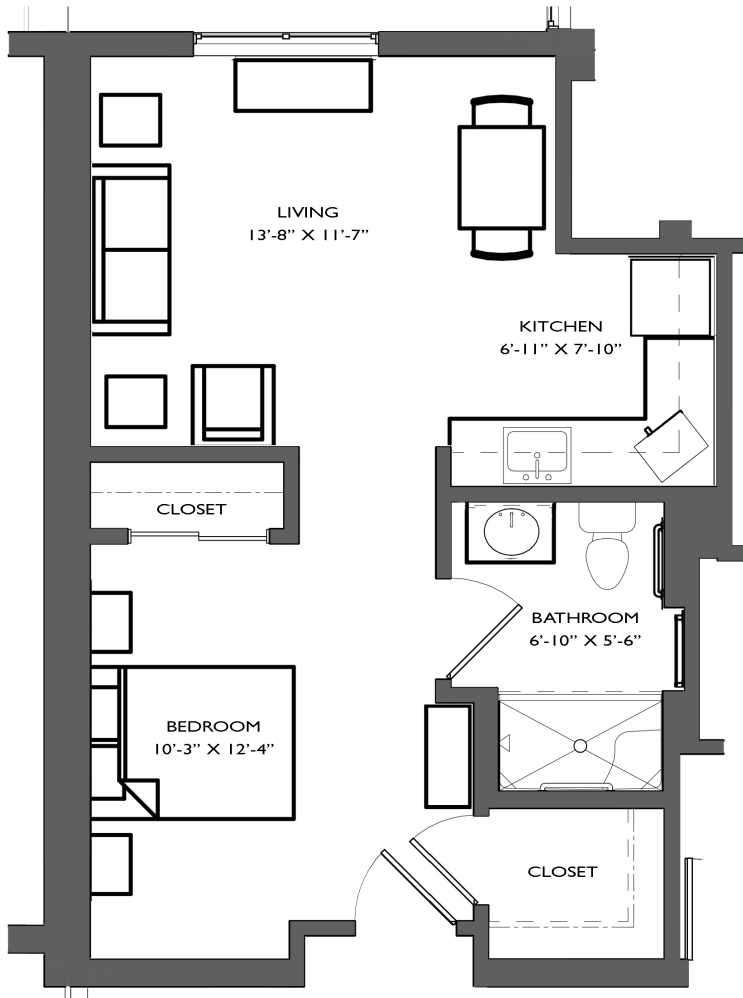

STANDARD

TYPE 7 – SF: 450

Apartments: 234, 235, 334, 335

THE LODGE
AT HISTORIC LEWES

ASSISTED LIVING

STANDARD

TYPE 5 – SF: 500

Apartments: 315

1008 Kings Hwy Lewes, DE 19958
(302) 703-1901 | leweslodge.com

REVISED: 1/23/2023

THE LODGE
AT HISTORIC LEWES

ASSISTED LIVING

STANDARD

TYPE 3 – SF: 485

Apartments: 209, 309

THE LODGE
AT HISTORIC LEWES