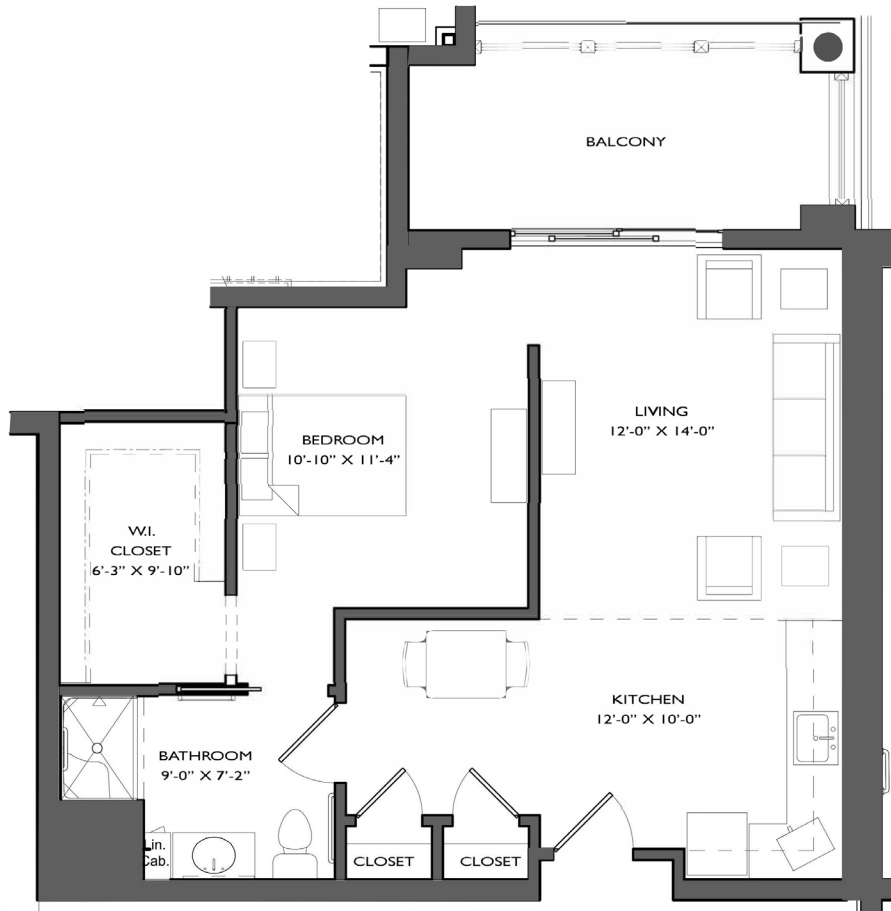

THE LODGE
AT HISTORIC LEWES

ASSISTED LIVING

STANDARD

DELUXE TYPE 2 – SF: 700

Apartments: 228, 328

THE LODGE
AT HISTORIC LEWES

ASSISTED LIVING

STANDARD

DELUXE TYPE 1 – SF: 550

Apartments: 201, 207, 226, 233, 301, 307, 326, 333

THE LODGE
AT HISTORIC LEWES

ASSISTED LIVING

STANDARD

TYPE 8 – SF: 485

Apartments: 320, 321

1008 Kings Hwy Lewes, DE 19958
(302) 703-1901 | leweslodge.com

REVISED: 1/23/2023

THE LODGE
AT HISTORIC LEWES

ASSISTED LIVING

STANDARD

TYPE 6 – SF: 450

Apartments: 236, 237, 336, 337

THE LODGE
AT HISTORIC LEWES

ASSISTED LIVING

STANDARD

TYPE 7 – SF: 450

Apartments: 234, 235, 334, 335

THE LODGE
AT HISTORIC LEWES

ASSISTED LIVING

STANDARD

TYPE 5 – SF: 500

Apartments: 315