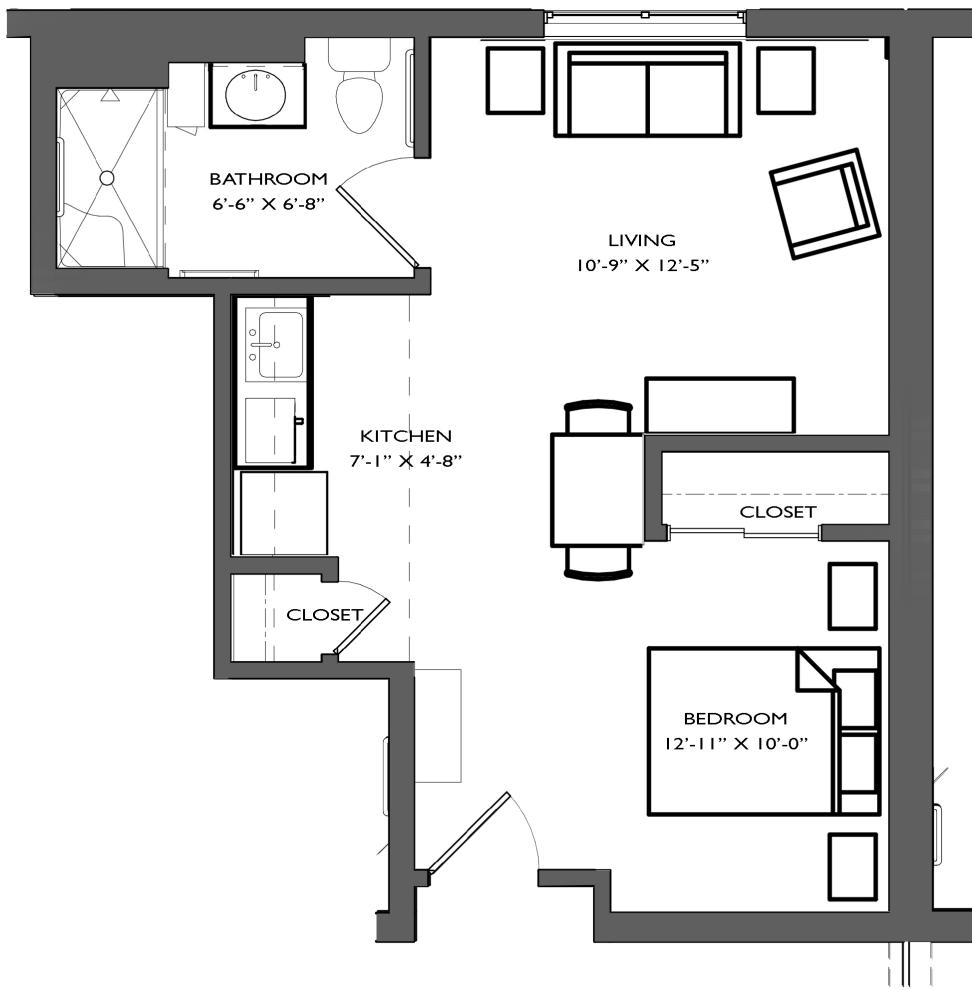

DELUXE TYPE 1 – SF: 550

Apartments: 201, 207, 226, 233, 301, 307, 326, 333

THE LODGE
AT HISTORIC LEWES

ASSISTED LIVING

STANDARD

TYPE 8 – SF: 485

Apartments: 320, 321

1008 Kings Hwy Lewes, DE 19958
(302) 703-1901 | leweslodge.com

REVISED: 1/23/2023

THE LODGE
AT HISTORIC LEWES

ASSISTED LIVING

STANDARD

TYPE 6 – SF: 450

Apartments: 236, 237, 336, 337

THE LODGE
AT HISTORIC LEWES

ASSISTED LIVING

STANDARD

TYPE 7 – SF: 450

Apartments: 234, 235, 334, 335

THE LODGE
AT HISTORIC LEWES

ASSISTED LIVING

STANDARD

TYPE 5 – SF: 500

Apartments: 315

1008 Kings Hwy Lewes, DE 19958
(302) 703-1901 | leweslodge.com

REVISED: 1/23/2023

THE LODGE
AT HISTORIC LEWES

ASSISTED LIVING

STANDARD

TYPE 3 – SF: 485

Apartments: 209, 309

THE LODGE
AT HISTORIC LEWES