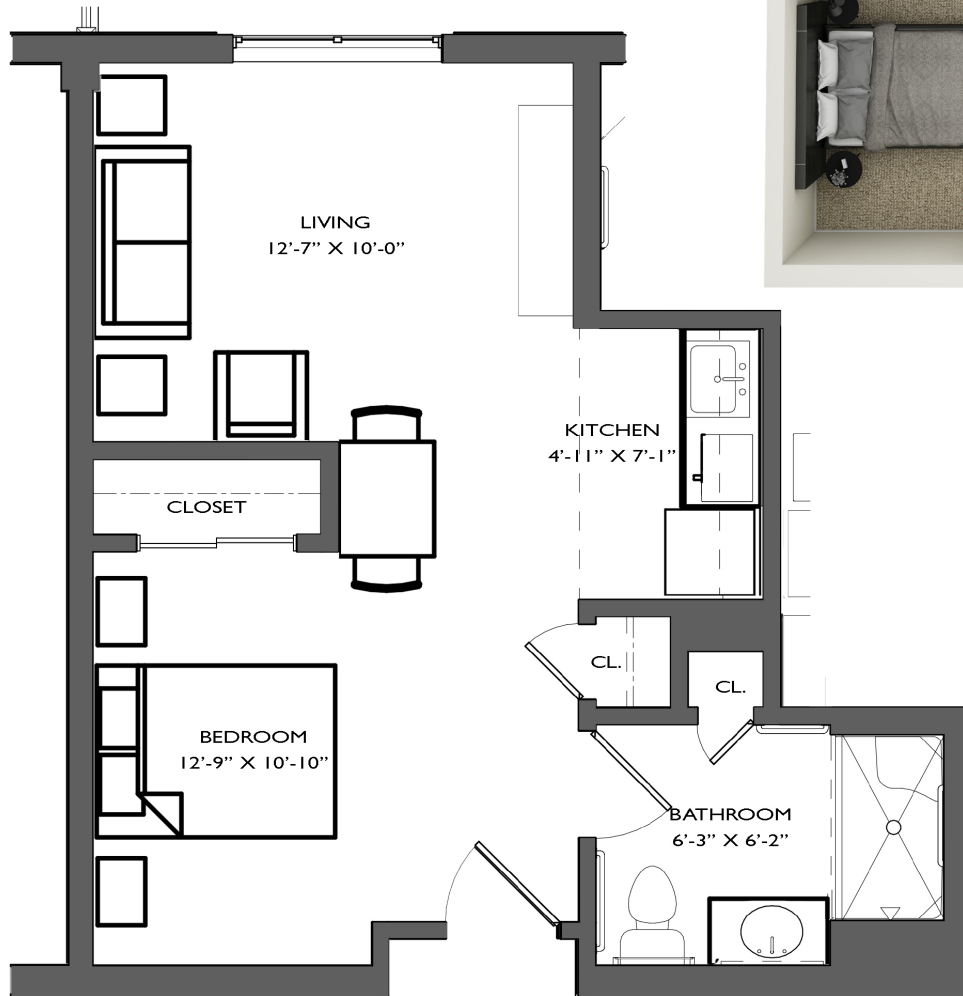

DELUXE TYPE 1 – SF: 550

Apartments: 201, 207, 226, 233, 301, 307, 326, 333

THE LODGE
AT HISTORIC LEWES

ASSISTED LIVING

STANDARD

TYPE 8 – SF: 485

Apartments: 320, 321

1008 Kings Hwy Lewes, DE 19958
(302) 703-1901 | leweslodge.com

REVISED: 1/23/2023

THE LODGE
AT HISTORIC LEWES

ASSISTED LIVING

STANDARD

TYPE 6 – SF: 450

Apartments: 236, 237, 336, 337

THE LODGE
AT HISTORIC LEWES

ASSISTED LIVING

STANDARD

TYPE 7 – SF: 450

Apartments: 234, 235, 334, 335

THE LODGE
AT HISTORIC LEWES

ASSISTED LIVING

STANDARD

TYPE 5 – SF: 500

Apartments: 315

1008 Kings Hwy Lewes, DE 19958
(302) 703-1901 | leweslodge.com

REVISED: 1/23/2023

THE LODGE
AT HISTORIC LEWES

ASSISTED LIVING

STANDARD

TYPE 3 – SF: 485

Apartments: 209, 309

THE LODGE
AT HISTORIC LEWES