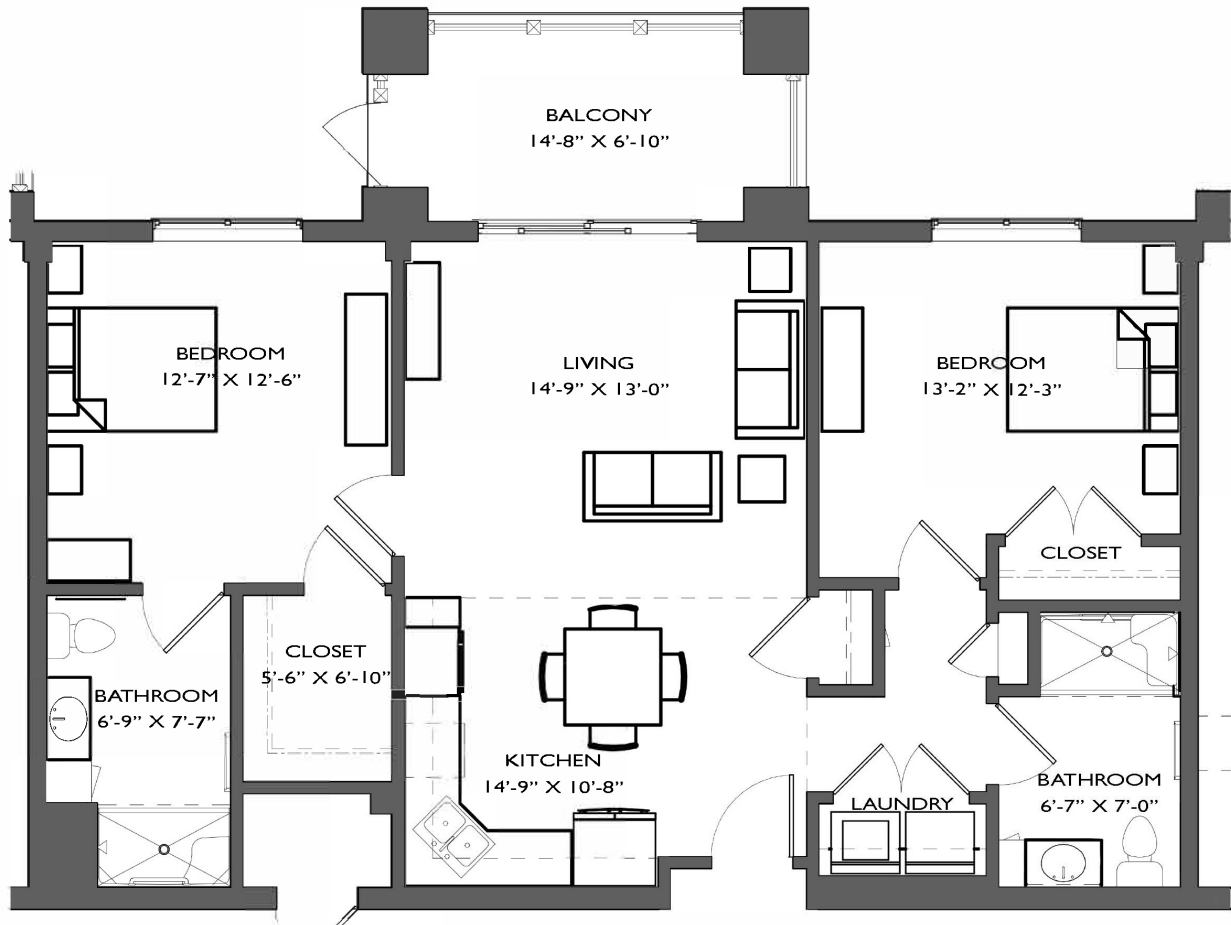

TYPE 3 – SF: 938

Apartments: 2014, 3014

1008 Kings Hwy Lewes, DE 19958
(302) 703-1901 | leweslodge.com

REVISED: 1/23/2023

THE LODGE
AT HISTORIC LEWES

INDEPENDENT LIVING

TWO BEDROOM

TYPE 4 – SF: 905

Apartments: 1008 (*PREMIUM PATIO), 2008, 3008

1008 Kings Hwy Lewes, DE 19958
(302) 703-1901 | leweslodge.com

REVISED: 1/23/2023

THE LODGE
AT HISTORIC LEWES

INDEPENDENT LIVING

TWO BEDROOM

TYPE 1A – SF: 968

Apartments: 1005, 1027, 2005, 2027, 3005, 3027

THE LODGE
AT HISTORIC LEWES

INDEPENDENT LIVING

TWO BEDROOM

TYPE 1B – SF: 967

Apartments: 1026, 2026, 3026

1008 Kings Hwy Lewes, DE 19958
(302) 703-1901 | leweslodge.com

REVISED: 1/23/2023

THE LODGE
AT HISTORIC LEWES

INDEPENDENT LIVING

TWO BEDROOM

TYPE 2 – SF: 896

Apartments: 2013, 3013

1008 Kings Hwy Lewes, DE 19958
(302) 703-1901 | leweslodge.com

REVISED: 1/23/2023