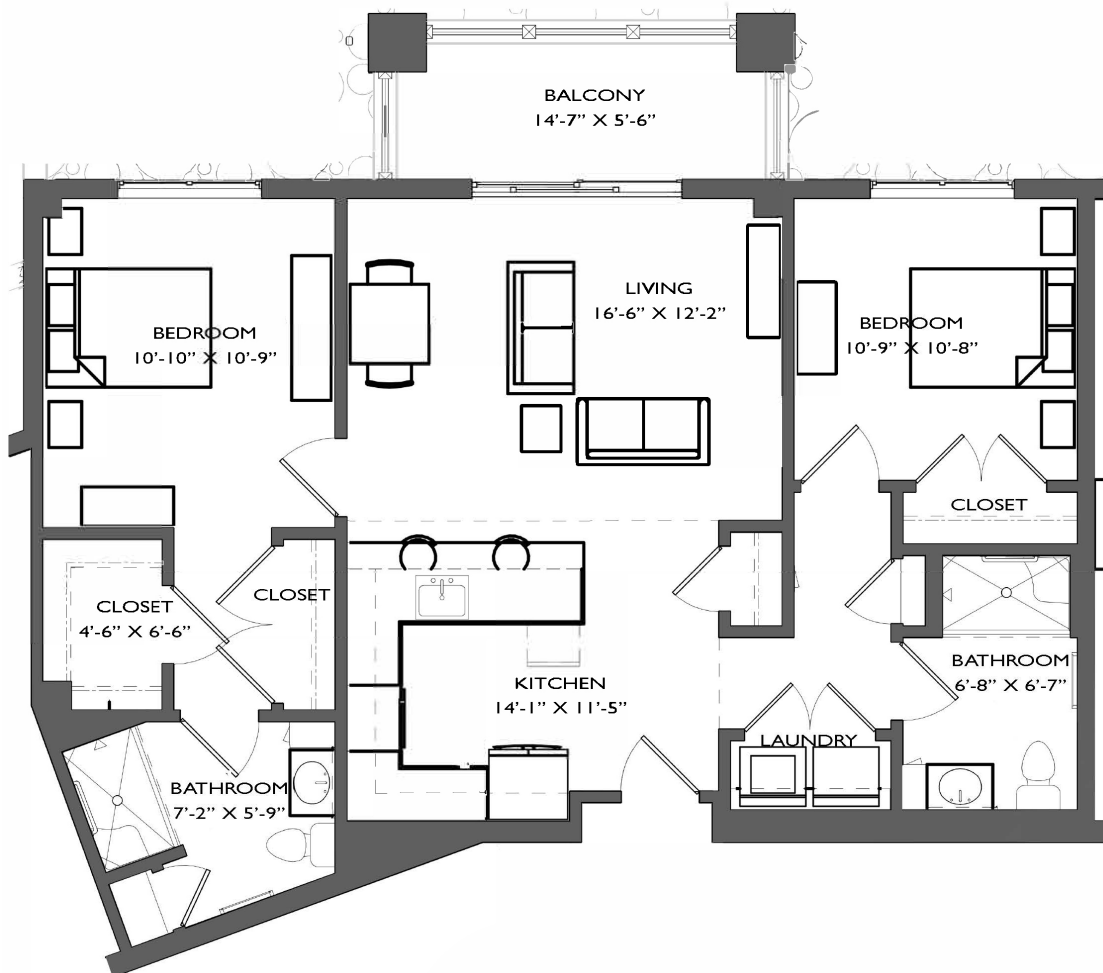

INDEPENDENT LIVING

TWO BEDROOM

DELUXE TYPE 1 – SF: 1033

Apartments: 1006, 2006, 3006

1008 Kings Hwy Lewes, DE 19958
(302) 703-1901 | lewslodge.com

REVISED: 1/23/2023

THE LODGE
AT HISTORIC LEWES

INDEPENDENT LIVING

TWO BEDROOM

DELUXE TYPE 2 – SF: 1067

Apartments: 2011, 3011

1008 Kings Hwy Lewes, DE 19958
(302) 703-1901 | leweslodge.com

REVISED: 1/23/2023

THE LODGE
AT HISTORIC LEWES

INDEPENDENT LIVING

TWO BEDROOM

TYPE 3 – SF: 938

Apartments: 2014, 3014

1008 Kings Hwy Lewes, DE 19958
(302) 703-1901 | leweslodge.com

REVISED: 1/23/2023

THE LODGE
AT HISTORIC LEWES

INDEPENDENT LIVING

TWO BEDROOM

TYPE 4 – SF: 905

Apartments: 1008 (*PREMIUM PATIO), 2008, 3008

1008 Kings Hwy Lewes, DE 19958
(302) 703-1901 | leweslodge.com

REVISED: 1/23/2023

THE LODGE
AT HISTORIC LEWES

INDEPENDENT LIVING

TWO BEDROOM

TYPE 1A – SF: 968

Apartments: 1005, 1027, 2005, 2027, 3005, 3027