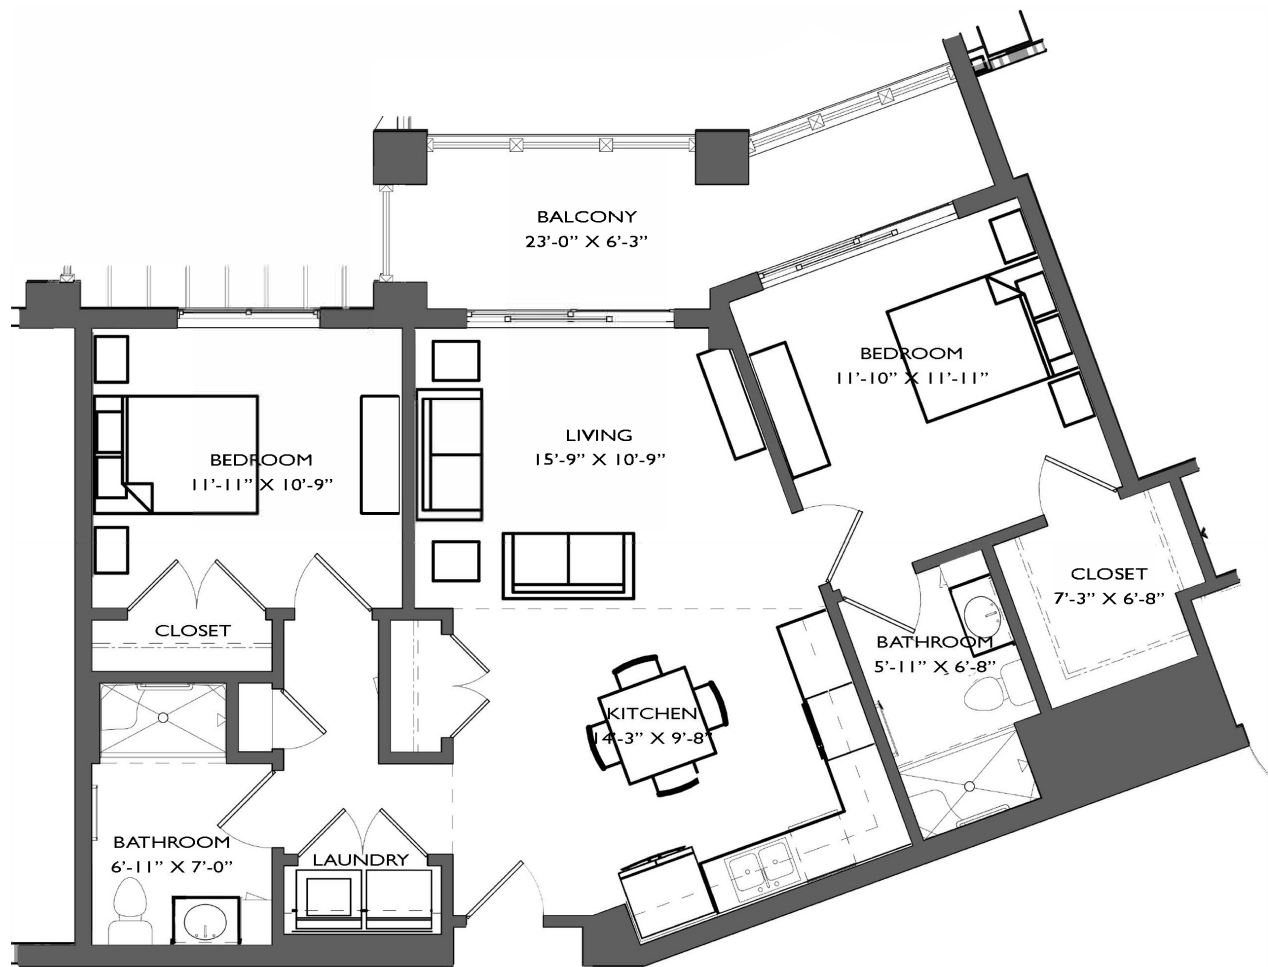

THE LODGE
AT HISTORIC LEWES

INDEPENDENT LIVING

TWO BEDROOM

TYPE 2 – SF: 896

Apartments: 2013, 3013

1008 Kings Hwy Lewes, DE 19958
(302) 703-1901 | leweslodge.com

REVISED: 1/23/2023