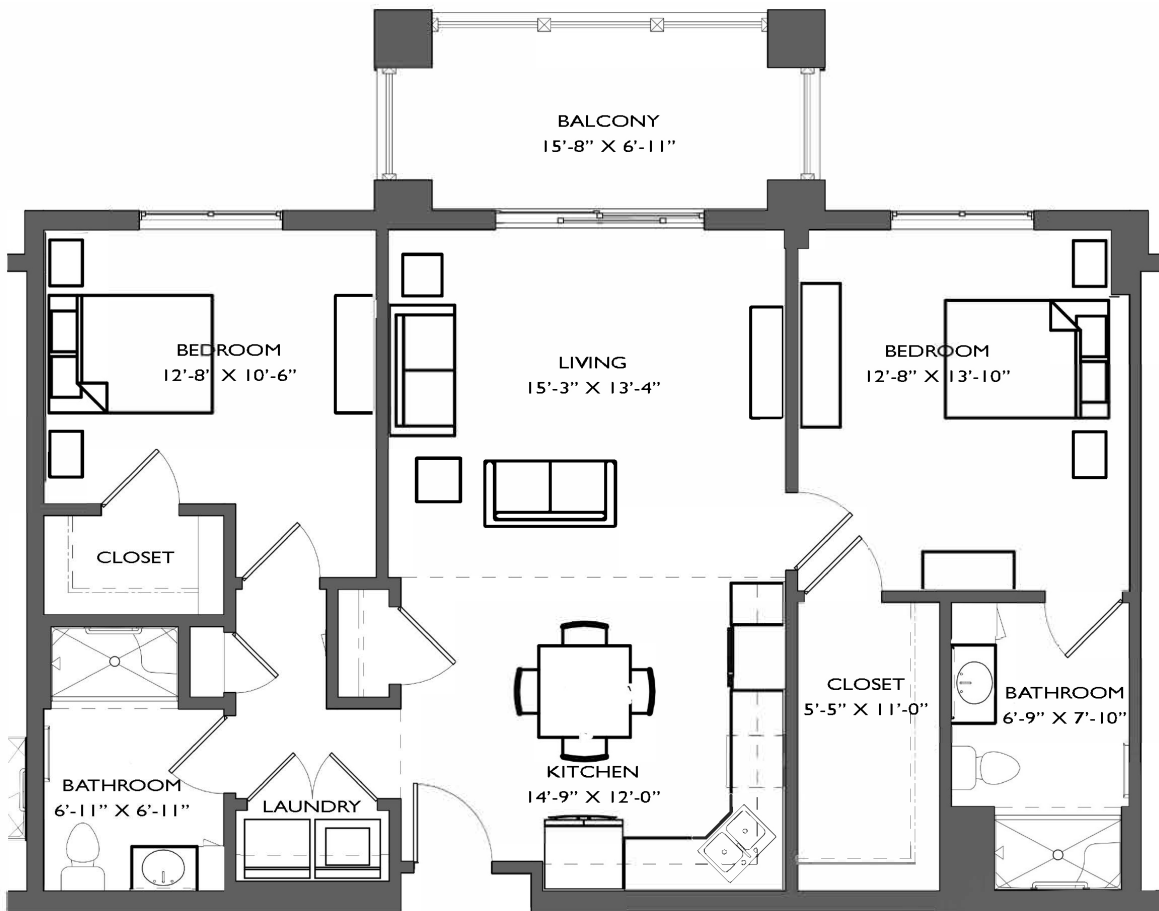

THE LODGE
AT HISTORIC LEWES

INDEPENDENT LIVING

TWO BEDROOM

DELUXE TYPE 3 – SF: 1190

Apartments: 2016, 3016

1008 Kings Hwy Lewes, DE 19958
(302) 703-1901 | leweslodge.com

REVISED: 1/23/2023

THE LODGE
AT HISTORIC LEWES

INDEPENDENT LIVING

TWO BEDROOM

DELUXE TYPE 1 – SF: 1033

Apartments: 1006, 2006, 3006

1008 Kings Hwy Lewes, DE 19958
(302) 703-1901 | lewslodge.com

REVISED: 1/23/2023

THE LODGE
AT HISTORIC LEWES

INDEPENDENT LIVING

TWO BEDROOM

DELUXE TYPE 2 – SF: 1067

Apartments: 2011, 3011

1008 Kings Hwy Lewes, DE 19958
(302) 703-1901 | leweslodge.com

REVISED: 1/23/2023

THE LODGE
AT HISTORIC LEWES

INDEPENDENT LIVING

TWO BEDROOM

TYPE 3 – SF: 938

Apartments: 2014, 3014

1008 Kings Hwy Lewes, DE 19958
(302) 703-1901 | leweslodge.com

REVISED: 1/23/2023

THE LODGE
AT HISTORIC LEWES

INDEPENDENT LIVING

TWO BEDROOM

TYPE 4 – SF: 905