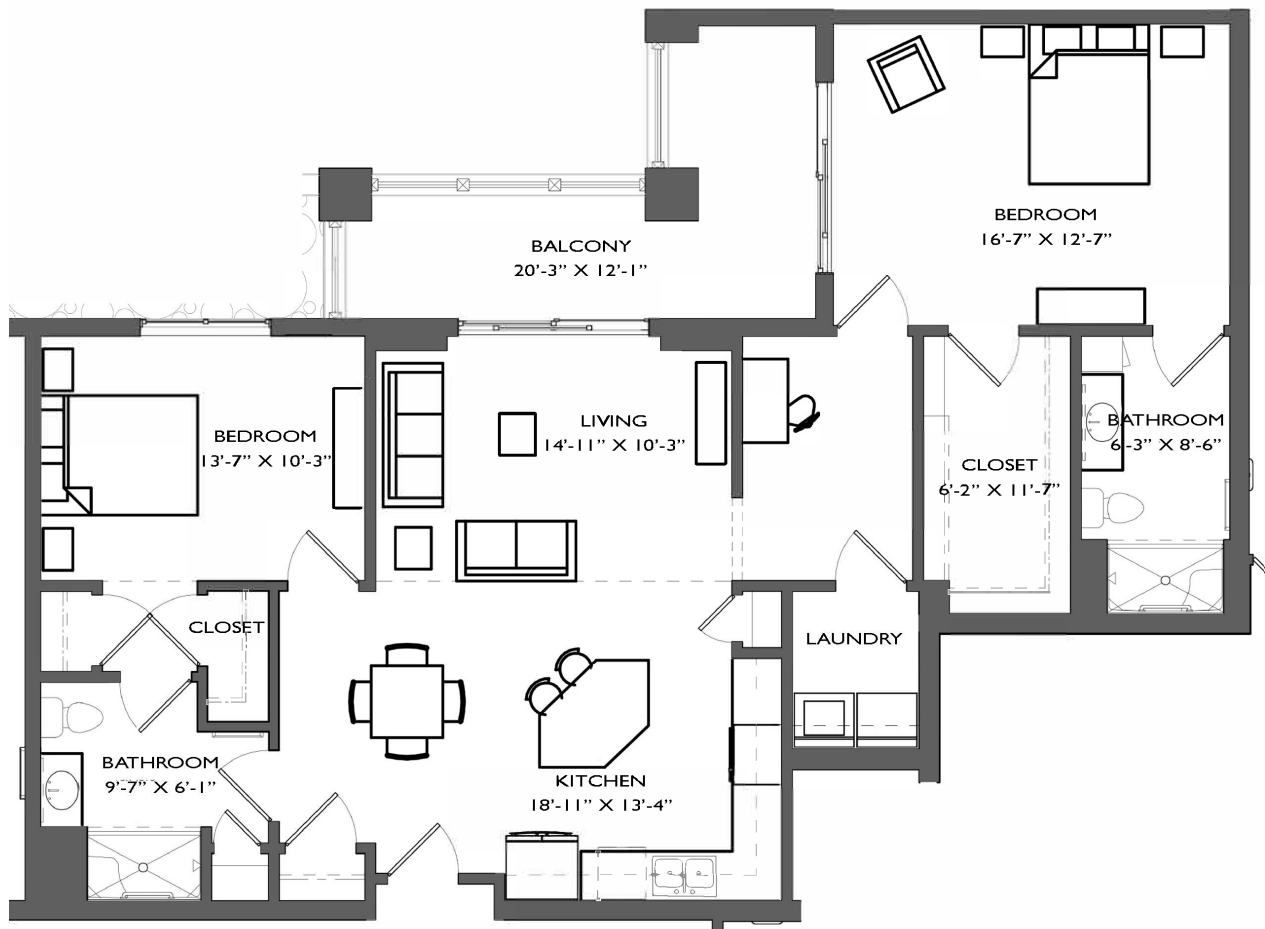

THE LODGE
AT HISTORIC LEWES

INDEPENDENT LIVING

TWO BEDROOM

DELUXE TYPE 3 – SF: 1190

Apartments: 2016, 3016

1008 Kings Hwy Lewes, DE 19958
(302) 703-1901 | leweslodge.com

REVISED: 1/23/2023

THE LODGE
AT HISTORIC LEWES

INDEPENDENT LIVING

TWO BEDROOM

DELUXE TYPE 1 – SF: 1033

Apartments: 1006, 2006, 3006

1008 Kings Hwy Lewes, DE 19958
(302) 703-1901 | lewslodge.com

REVISED: 1/23/2023

THE LODGE
AT HISTORIC LEWES

INDEPENDENT LIVING

TWO BEDROOM

DELUXE TYPE 2 – SF: 1067

Apartments: 2011, 3011

1008 Kings Hwy Lewes, DE 19958
(302) 703-1901 | leweslodge.com

REVISED: 1/23/2023

THE LODGE
AT HISTORIC LEWES

INDEPENDENT LIVING

TWO BEDROOM

TYPE 3 – SF: 938

Apartments: 2014, 3014

1008 Kings Hwy Lewes, DE 19958
(302) 703-1901 | leweslodge.com

REVISED: 1/23/2023

THE LODGE
AT HISTORIC LEWES

INDEPENDENT LIVING

TWO BEDROOM

TYPE 4 – SF: 905