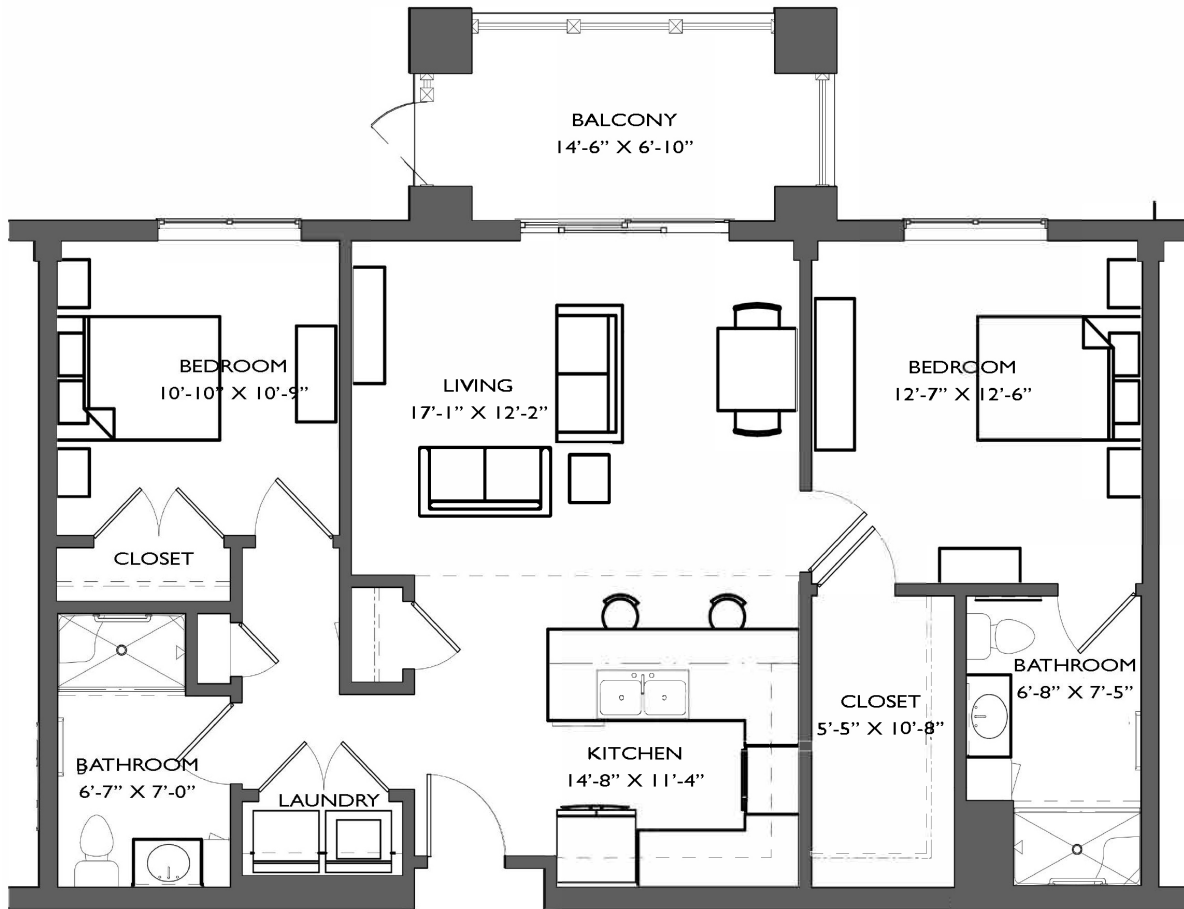

TYPE 3 – SF: 938

Apartments: 2014, 3014

1008 Kings Hwy Lewes, DE 19958
(302) 703-1901 | leweslodge.com

REVISED: 1/23/2023

THE LODGE
AT HISTORIC LEWES

INDEPENDENT LIVING

TWO BEDROOM

TYPE 4 – SF: 905

Apartments: 1008 (*PREMIUM PATIO), 2008, 3008

1008 Kings Hwy Lewes, DE 19958
(302) 703-1901 | leweslodge.com

REVISED: 1/23/2023

THE LODGE
AT HISTORIC LEWES

INDEPENDENT LIVING

TWO BEDROOM

TYPE 1A – SF: 968

Apartments: 1005, 1027, 2005, 2027, 3005, 3027

THE LODGE
AT HISTORIC LEWES

INDEPENDENT LIVING

TWO BEDROOM

TYPE 1B – SF: 967

Apartments: 1026, 2026, 3026

1008 Kings Hwy Lewes, DE 19958
(302) 703-1901 | leweslodge.com

REVISED: 1/23/2023

THE LODGE
AT HISTORIC LEWES

INDEPENDENT LIVING

TWO BEDROOM

TYPE 2 – SF: 896

Apartments: 2013, 3013

1008 Kings Hwy Lewes, DE 19958
(302) 703-1901 | leweslodge.com

REVISED: 1/23/2023