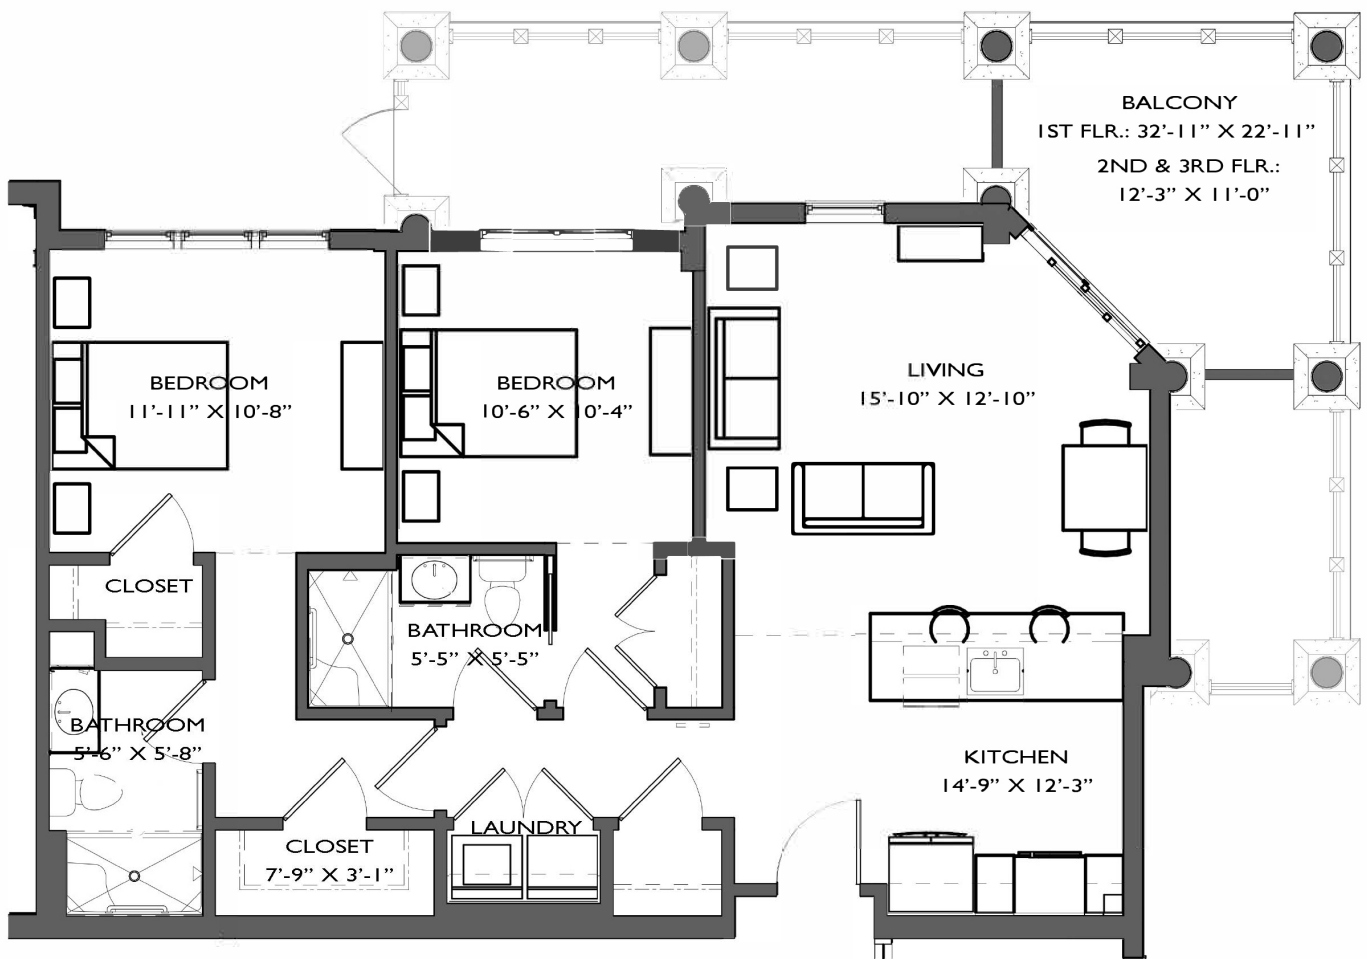

TWO BEDROOM

DELUXE TYPE 2 – SF: 1067

Apartments: 2011, 3011

1008 Kings Hwy Lewes, DE 19958
(302) 703-1901 | leweslodge.com

REVISED: 1/23/2023

THE LODGE
AT HISTORIC LEWES

INDEPENDENT LIVING

TWO BEDROOM

TYPE 3 – SF: 938

Apartments: 2014, 3014

1008 Kings Hwy Lewes, DE 19958
(302) 703-1901 | leweslodge.com

REVISED: 1/23/2023

THE LODGE
AT HISTORIC LEWES

INDEPENDENT LIVING

TWO BEDROOM

TYPE 4 – SF: 905

Apartments: 1008 (*PREMIUM PATIO), 2008, 3008

1008 Kings Hwy Lewes, DE 19958
(302) 703-1901 | leweslodge.com

REVISED: 1/23/2023

THE LODGE
AT HISTORIC LEWES

INDEPENDENT LIVING

TWO BEDROOM

TYPE 1A – SF: 968

Apartments: 1005, 1027, 2005, 2027, 3005, 3027

THE LODGE
AT HISTORIC LEWES

INDEPENDENT LIVING

TWO BEDROOM

TYPE 1B – SF: 967

Apartments: 1026, 2026, 3026

1008 Kings Hwy Lewes, DE 19958
(302) 703-1901 | leweslodge.com

REVISED: 1/23/2023

THE LODGE
AT HISTORIC LEWES