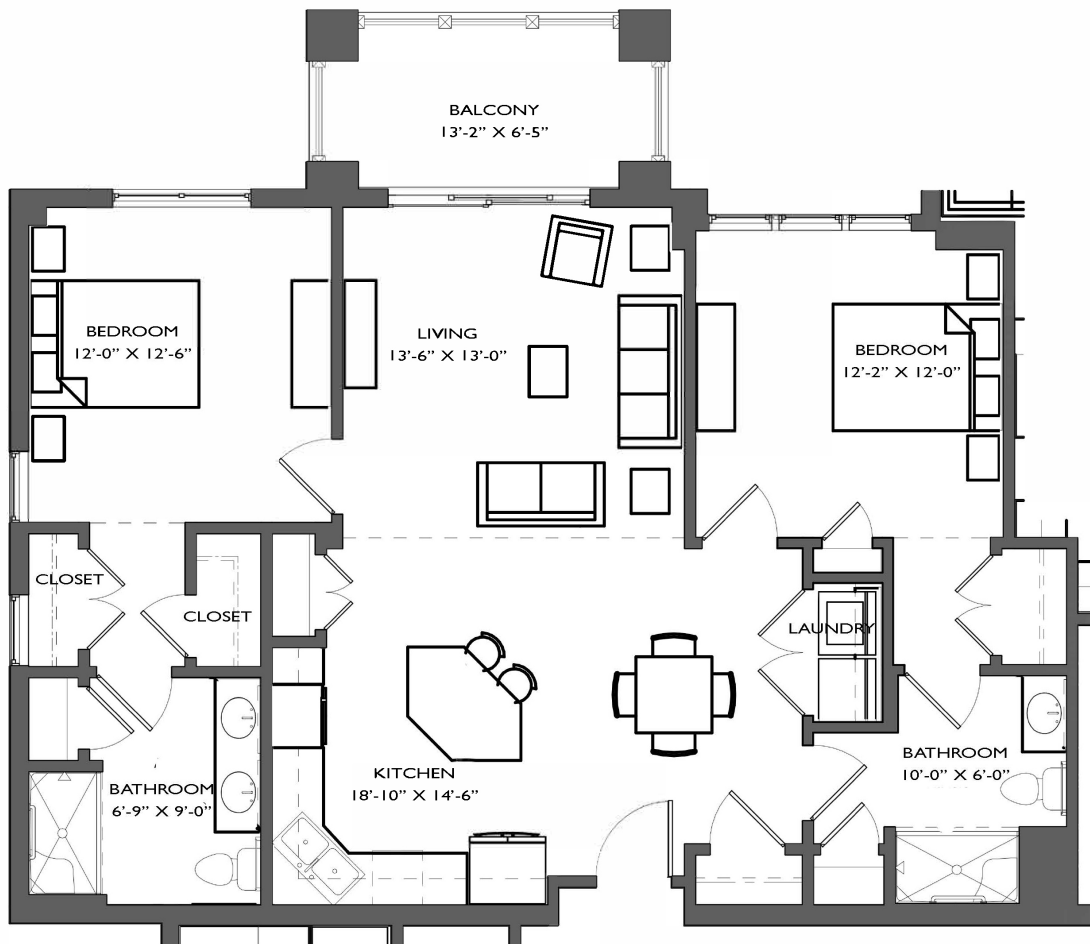

THE LODGE
AT HISTORIC LEWES

INDEPENDENT LIVING

TWO BEDROOM

DELUXE TYPE 3 – SF: 1190

Apartments: 2016, 3016

1008 Kings Hwy Lewes, DE 19958
(302) 703-1901 | leweslodge.com

REVISED: 1/23/2023

THE LODGE
AT HISTORIC LEWES

INDEPENDENT LIVING

TWO BEDROOM

DELUXE TYPE 1 – SF: 1033

Apartments: 1006, 2006, 3006

1008 Kings Hwy Lewes, DE 19958
(302) 703-1901 | lewslodge.com

REVISED: 1/23/2023

THE LODGE
AT HISTORIC LEWES

INDEPENDENT LIVING

TWO BEDROOM

DELUXE TYPE 2 – SF: 1067

Apartments: 2011, 3011

1008 Kings Hwy Lewes, DE 19958
(302) 703-1901 | leweslodge.com

REVISED: 1/23/2023

THE LODGE
AT HISTORIC LEWES

INDEPENDENT LIVING

TWO BEDROOM

TYPE 3 – SF: 938

Apartments: 2014, 3014

1008 Kings Hwy Lewes, DE 19958
(302) 703-1901 | leweslodge.com

REVISED: 1/23/2023

THE LODGE
AT HISTORIC LEWES

INDEPENDENT LIVING

TWO BEDROOM

TYPE 4 – SF: 905