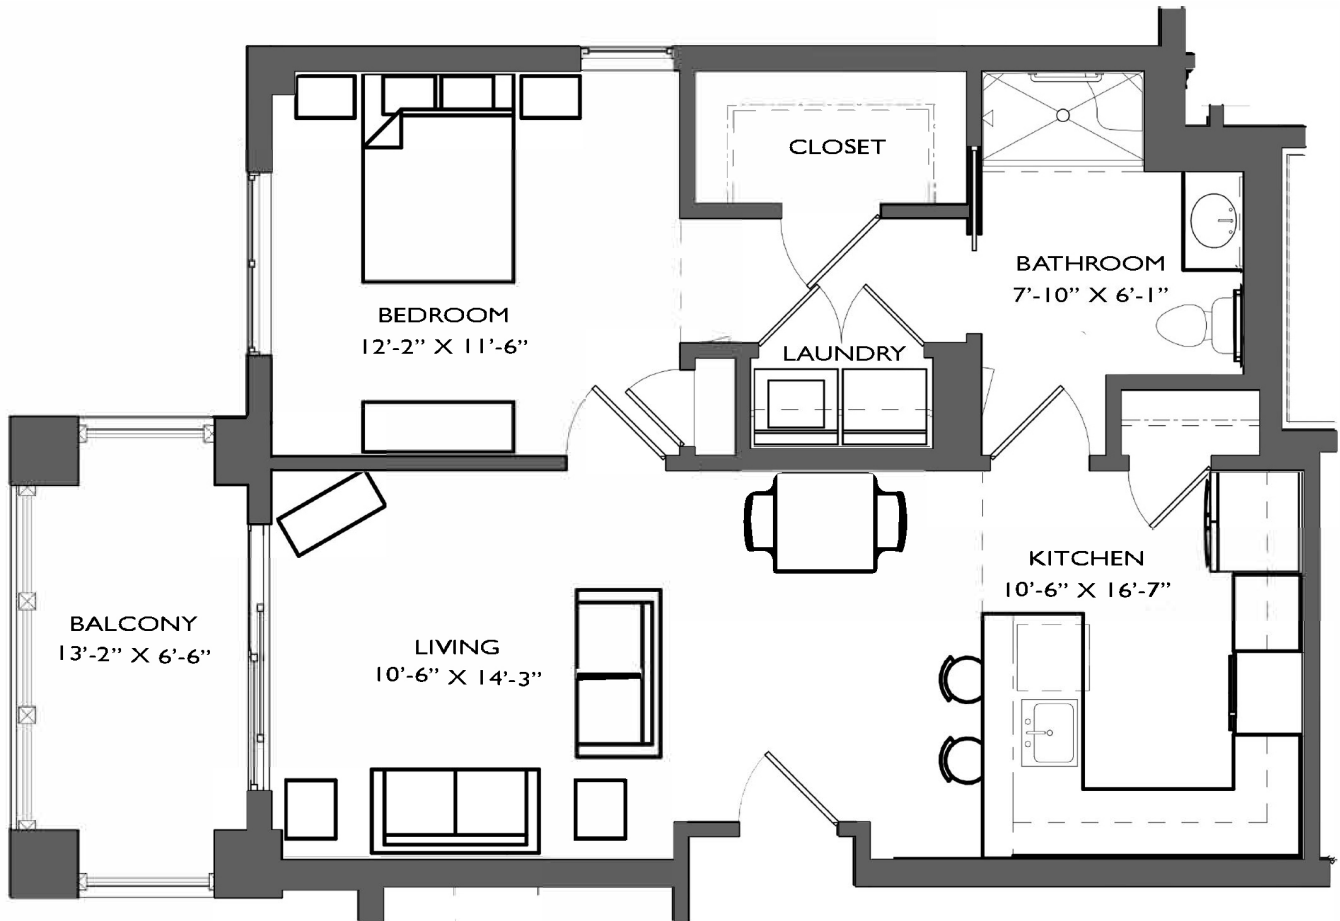

THE LODGE
AT HISTORIC LEWES

INDEPENDENT LIVING

ONE BEDROOM

DELUXE TYPE 3 – SF: 698

Apartments: 2017, 3017

1008 Kings Hwy Lewes, DE 19958
(302) 703-1901 | leweslodge.com

REVISED: 1/23/2023