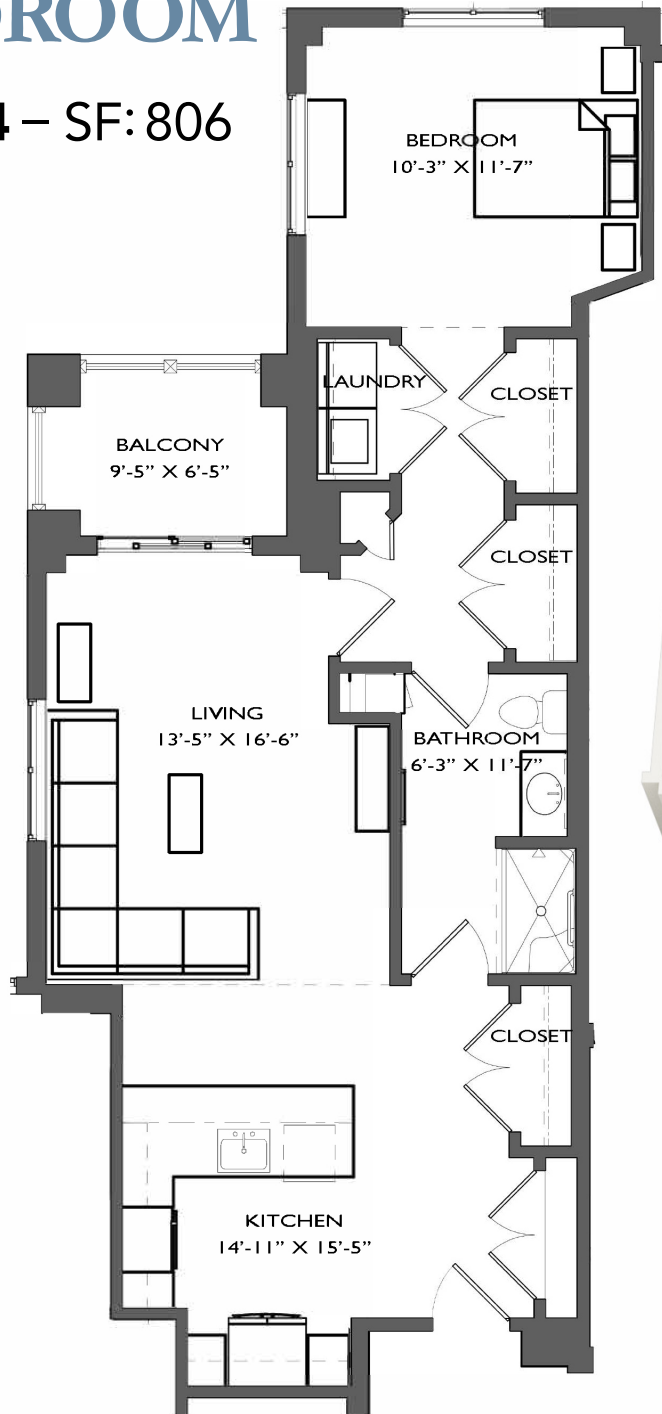

THE LODGE
AT HISTORIC LEWES

INDEPENDENT LIVING

ONE BEDROOM

DELUXE TYPE 4 – SF: 806

Apartments: 2009, 3009

1008 Kings Hwy Lewes, DE 19958
(302) 703-1901 | leweslodge.com

REVISED: 1/23/2023