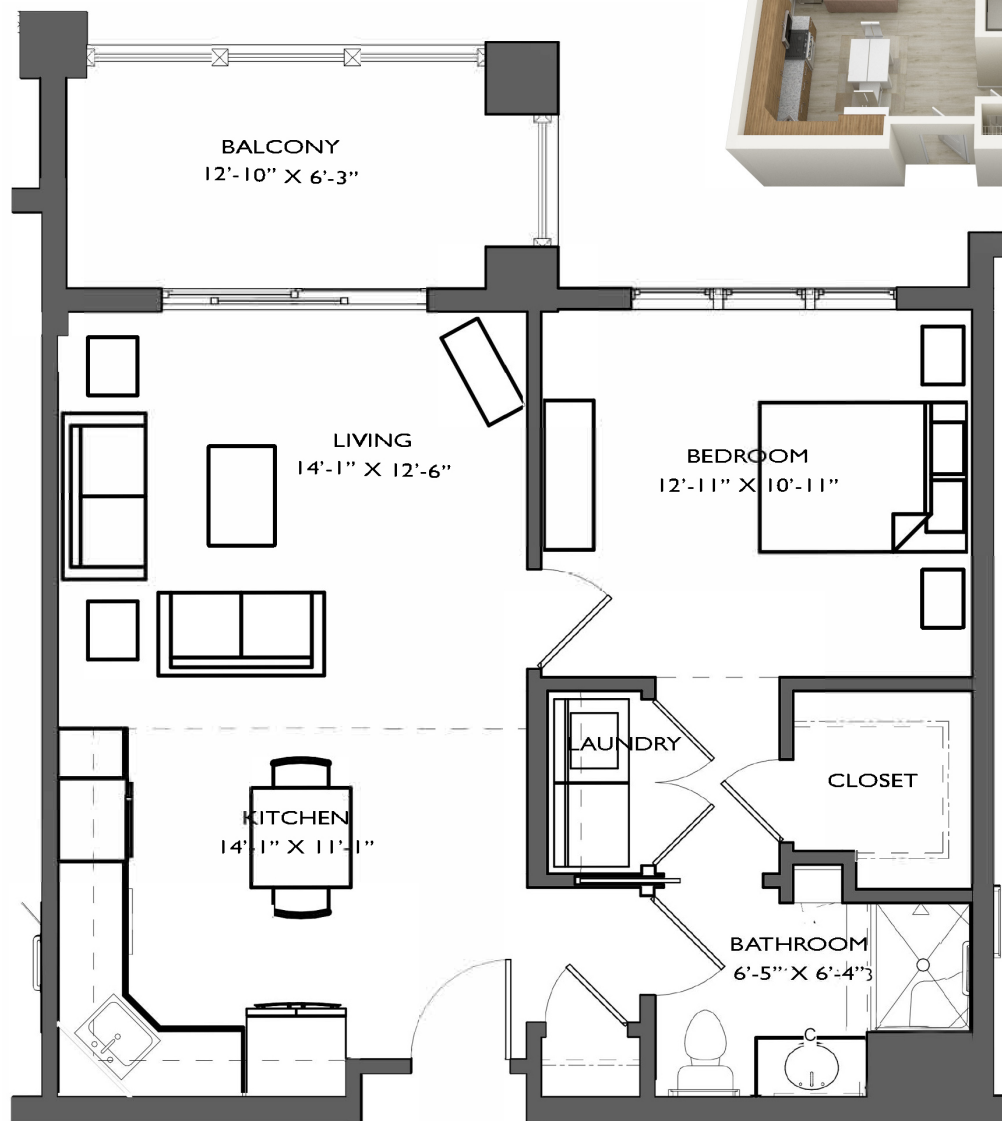

THE LODGE
AT HISTORIC LEWES

INDEPENDENT LIVING

ONE BEDROOM

TYPE 1B – SF: 637

Apartments: 1004, 1024, 1028, 2004, 2015, 2020, 2021,
2024, 2028, 3004, 3015, 3020, 3021, 3024, 3028

1008 Kings Hwy Lewes, DE 19958
(302) 703-1901 | leweslodge.com

REVISED: 1/23/2023