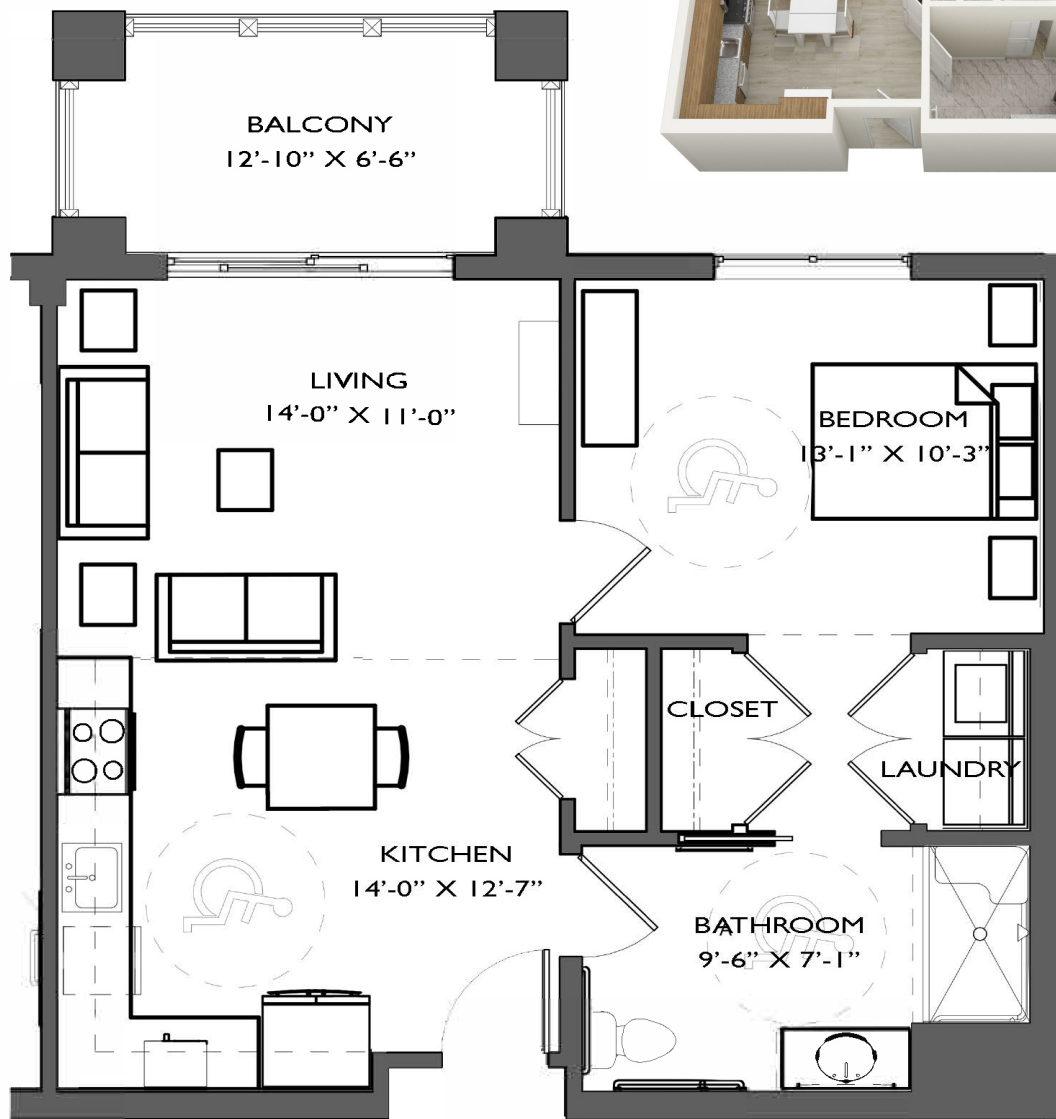

# ONE BEDROOM

**ADA – SF:640**

Apartments: 1001, 2001, 3001

1008 Kings Hwy Lewes, DE 19958  
(302) 703-1901 | leweslodge.com

REVISED: 1/23/2023

THE LODGE  
AT HISTORIC LEWES

INDEPENDENT LIVING

# ONE BEDROOM