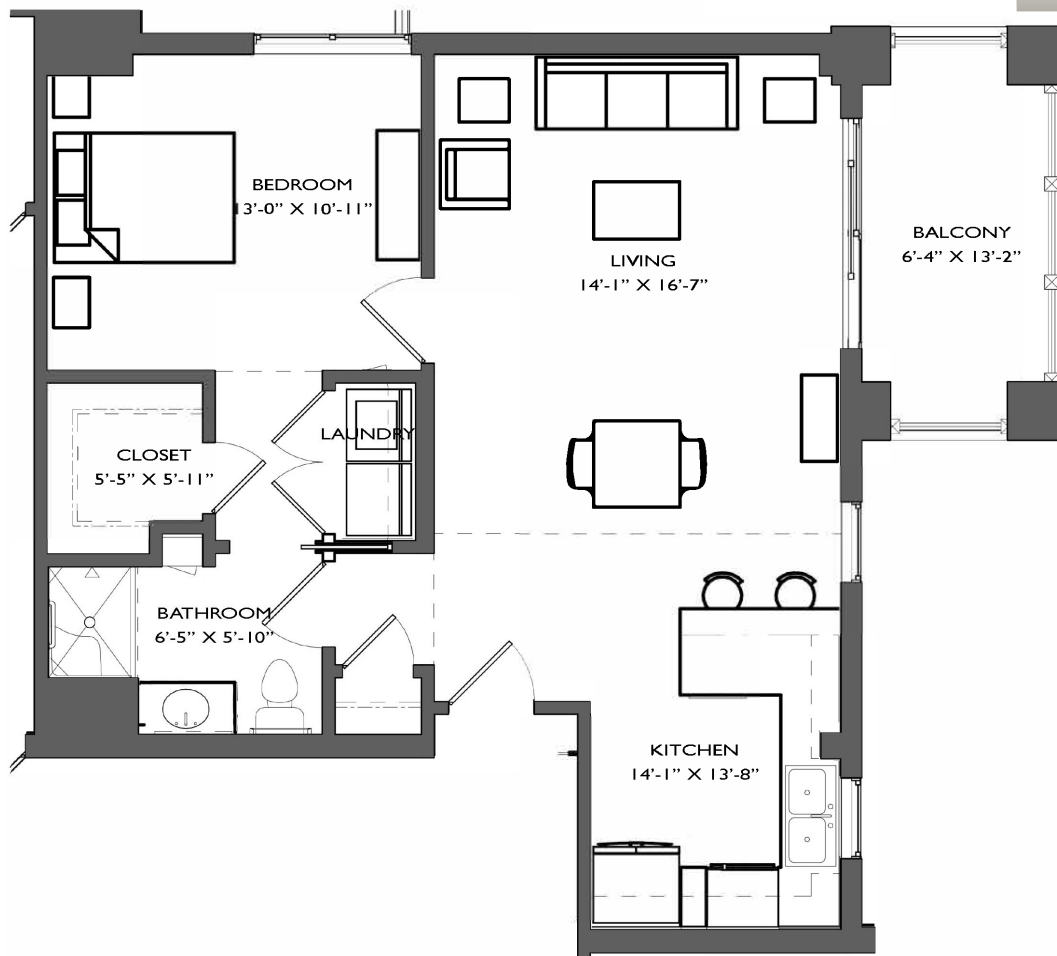

THE LODGE
AT HISTORIC LEWES

INDEPENDENT LIVING

ONE BEDROOM

DELUXE TYPE 2 – SF: 698

Apartments: 2018, 3018