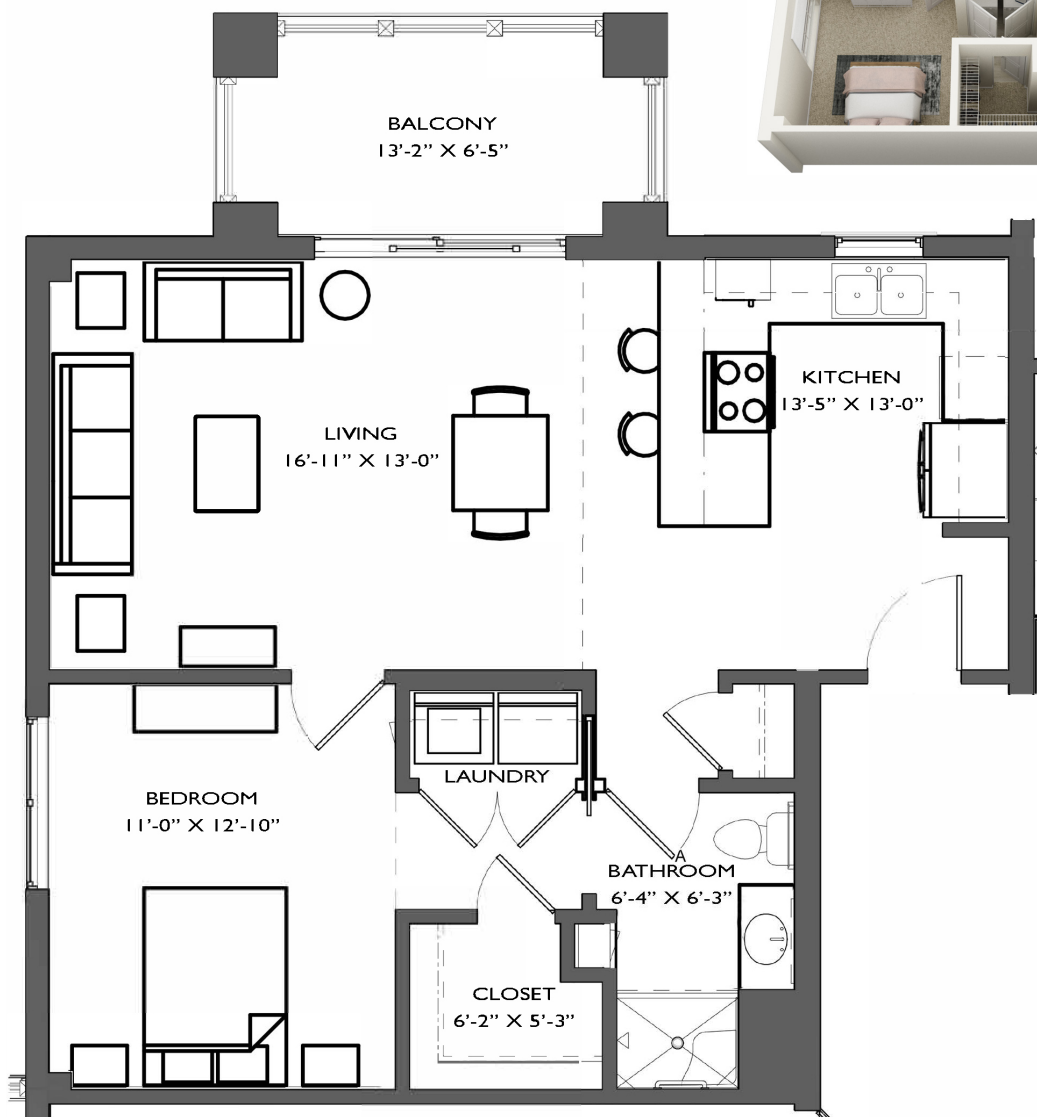

THE LODGE
AT HISTORIC LEWES

INDEPENDENT LIVING

ONE BEDROOM

DELUXE TYPE 1 – SF: 702

Apartments: 2010, 3010

1008 Kings Hwy Lewes, DE 19958
(302) 703-1901 | leweslodge.com

REVISED: 1/23/2023