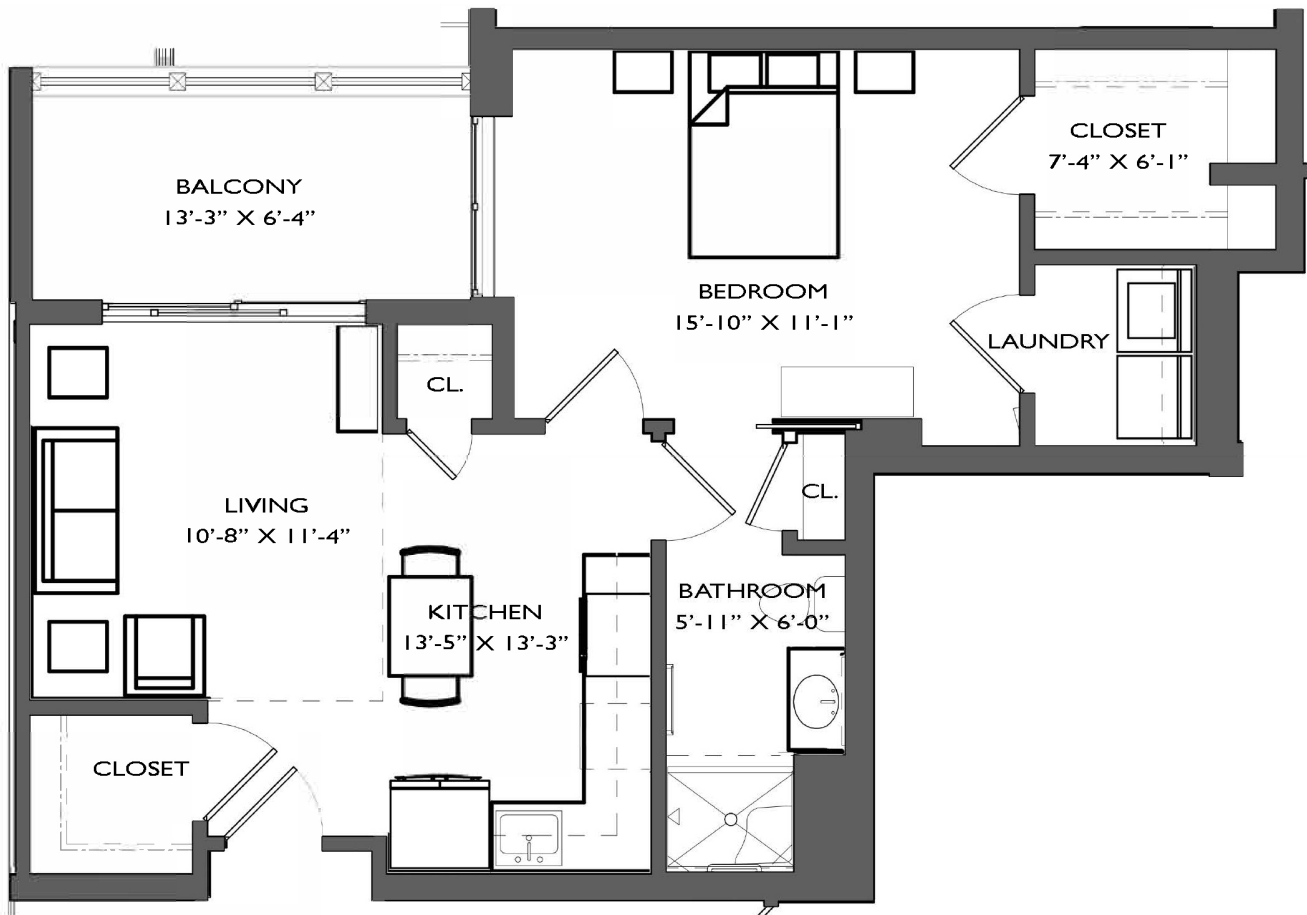

# ONE BEDROOM

# ONE BEDROOM

**TYPE 5 – SF: 660**

Apartments: 2012, 3012

1008 Kings Hwy Lewes, DE 19958  
(302) 703-1901 | [leweslodge.com](http://leweslodge.com)

REVISED: 1/23/2023

THE LODGE  
AT HISTORIC LEWES

INDEPENDENT LIVING

# ONE BEDROOM

**TYPE 6 – SF: 606**

Apartments: 2023, 3023

1008 Kings Hwy Lewes, DE 19958  
(302) 703-1901 | leweslodge.com

REVISED: 1/23/2023

THE LODGE  
AT HISTORIC LEWES

INDEPENDENT LIVING