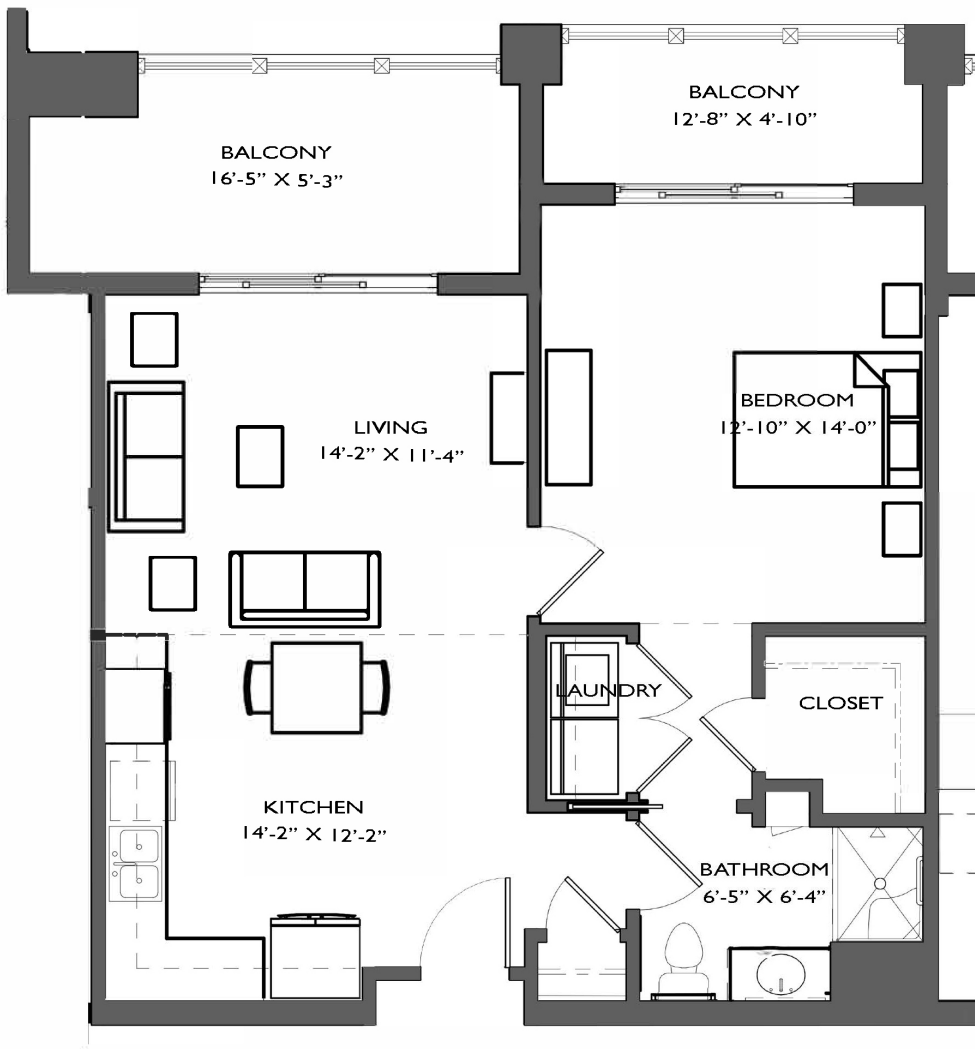

THE LODGE
AT HISTORIC LEWES

INDEPENDENT LIVING

ONE BEDROOM

DELUXE TYPE 5 – SF: 675

Apartments: 1002, 2002, 3002

1008 Kings Hwy Lewes, DE 19958
(302) 703-1901 | leweslodge.com

REVISED: 1/23/2023