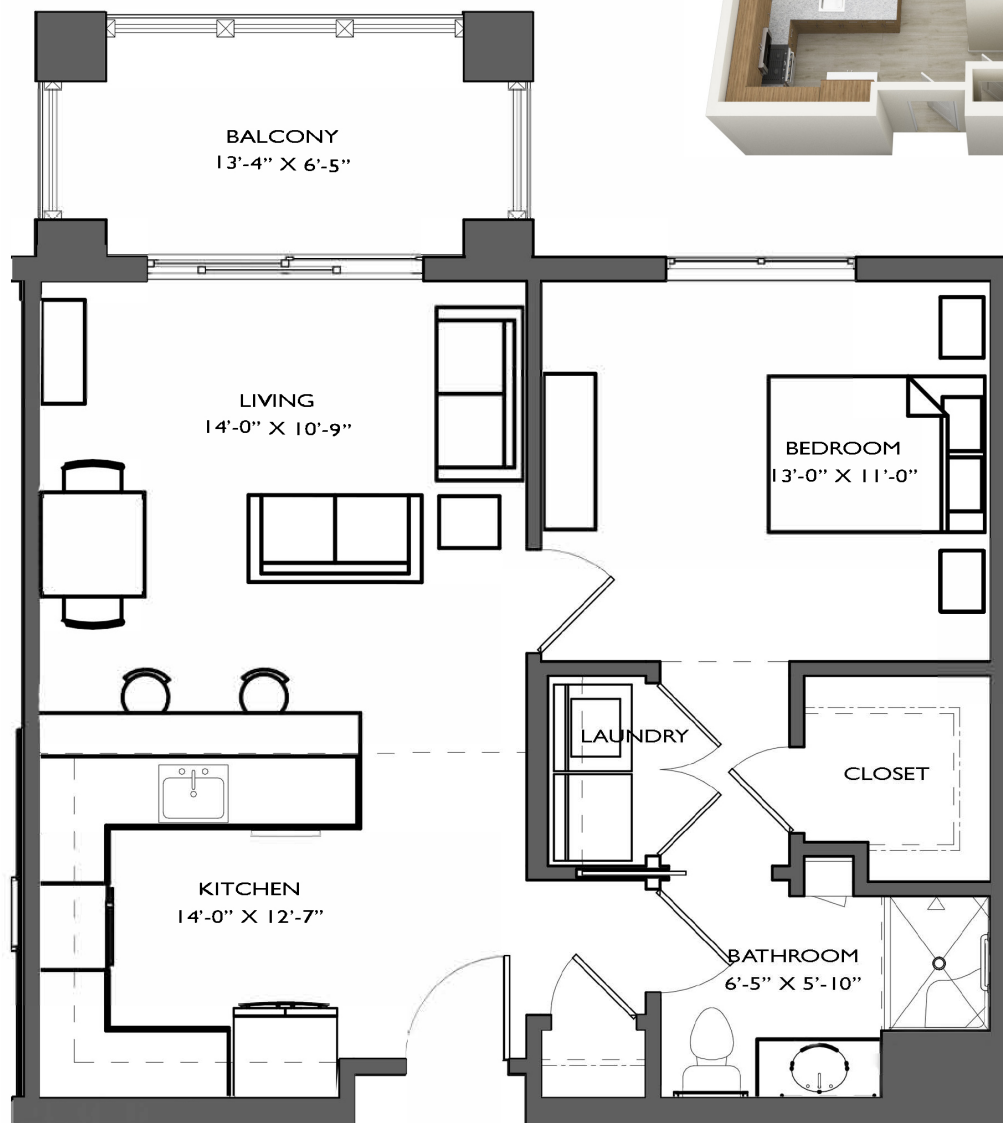

THE LODGE
AT HISTORIC LEWES

INDEPENDENT LIVING

ONE BEDROOM

TYPE 1A – SF: 642

Apartments: 1003, 1030, 1025, 2003, 2019, 2022,
2025, 2030, 3003, 3019, 3022, 3025, 3030

1008 Kings Hwy Lewes, DE 19958
(302) 703-1901 | leweslodge.com

REVISED: 1/23/2023