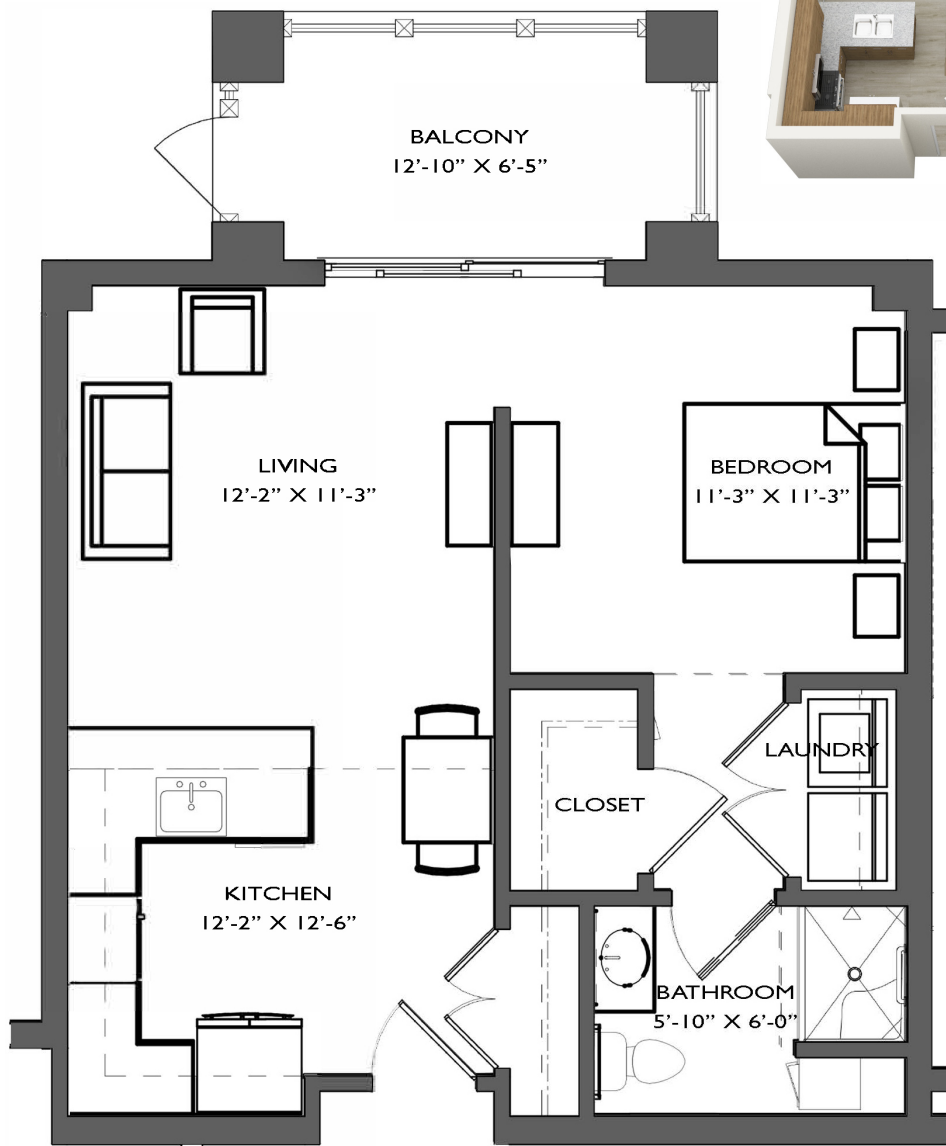

## TYPE 1 – SF: 556

Apartments: 1007, 2007, 3007

THE LODGE  
AT HISTORIC LEWES

INDEPENDENT LIVING