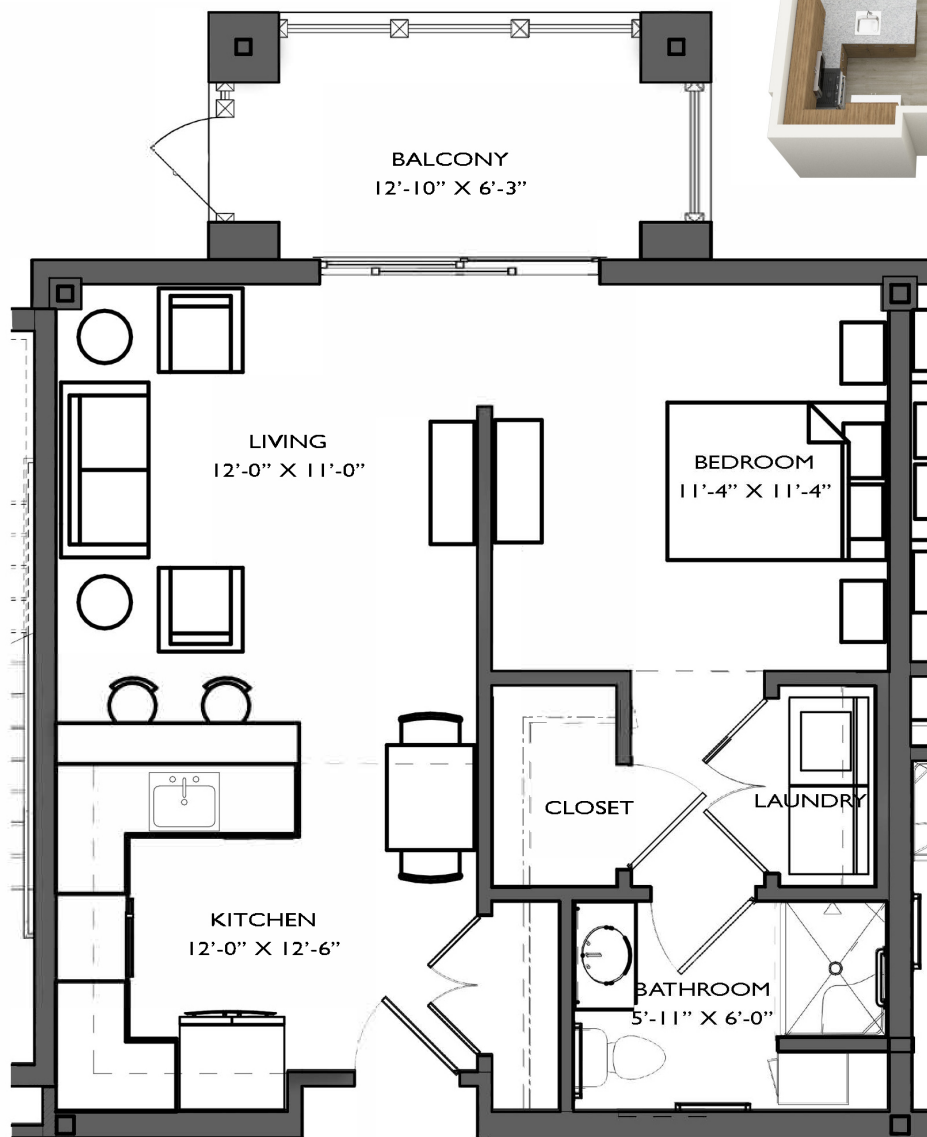

THE LODGE
AT HISTORIC LEWES

INDEPENDENT LIVING

STANDARD

TYPE 1A – SF: 555

Apartments: 1029, 2029, 3029