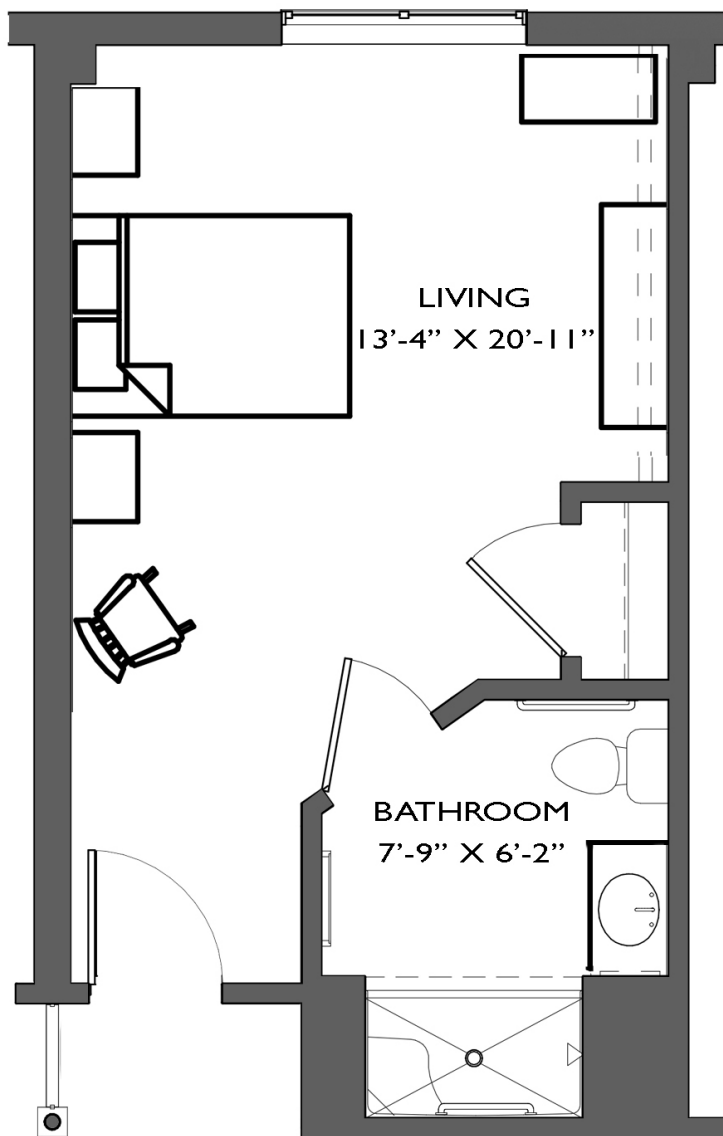

## TYPE 1 – SF: 326

Apartments: 154, 156, 157, 158, 159, 160, 162, 164, 165,  
166, 254, 256, 257, 258, 259, 260, 262, 264, 265, 266

THE LODGE  
AT HISTORIC LEWES

MEMORY CARE

PRIVATE

ADA – SF:348

Apartments: 151, 152, 251, 252